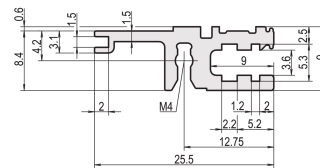

Horizontal Rail, Rear, Type L-VT, Light, 1000 mm

CATALOG NUMBER

34560-601

Combinations of horizontal rails and side panels

| | Aluminum | Aluminum | Aluminum | Aluminum |
|----------|----------|----------|----------|----------|
| Aluminum | - | + | + | + |
| Aluminum | + | + | + | + |
| Aluminum | + | + | - | - |
| Aluminum | + | + | - | - |

+ = can be combined - = combination not recommended

+ = recessed to backplane (for L-VT) + = recessed to front panel (for L-VT) + = recessed to top + = recessed to bottom

Side panel: Light 1, Medium 2, Heavy 3, Rugged 4

Aluminum rail

The horizontal rail, type VT enables the direct assembly of a backplane.

CERTIFICATIONS

FEATURES

For direct backplane mounting

Recessed installation for low mechanical demands (L-VT)

Mounting top and bottom