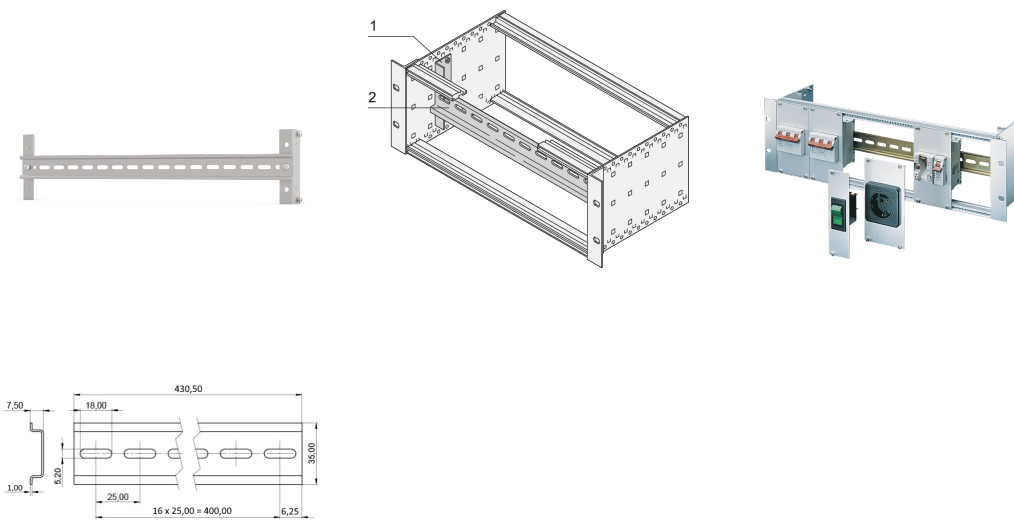

# EuropacPRO Support Rail to DIN 43880 and DIN 60715

## CATALOG NUMBER

**24565-100**

Support rail to clip on retainer of modules in accordance with DIN 43880 like fuses or circuit breakers.

## FEATURES

For retainer of modules in accordance with DIN 43880 and DIN 60715 like e.g. fuses or circuit breakers

For assembly on 19" module support

Support Rail, 430.5 x 35 x 7.5 mm

## PRODUCT ATTRIBUTES

Product Type: Support Rail

Product Family: EuropacPRO

Works With: Subracks

Material: Steel; Aluminium

Rack Width: 84HP

Width: 441.4mm

Depth: 37.5mm