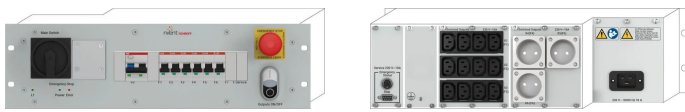

Rack Safety Plus, 3 U, 230 V AC, C20, C13/Schuko

CATALOG NUMBER

21270-011

The nVent SCHROFF Rack Safety Plus unit is a 19" power distribution unit used to supply AC mains power to electrical or electronic devices as a central power switch. In addition it is equipped with an emergency stop function.

CERTIFICATIONS

FEATURES

19", 3 U Power Distribution Unit with Emergency Stop function

Supplies AC mains power to electrical or electronic devices as a central power switch

400 V 3-phase or 230 V 1-phase mains input with mains fuses

AC outputs with different connector types, switched by ON/OFF switch

Permanent AC Outputs (Service)

All outputs are protected by circuit breakers

The emergency stop function meets the requirements of EN 60947-5-1 and EN 60204-1 and is vandalism-proof

An additional external emergency stop push button can be connected to the system

PRODUCT ATTRIBUTES

Product Type: Power Distributor

Works With: Varistar CP; Novastar

Function: Emergency Stop

Input Voltage AC: 230V