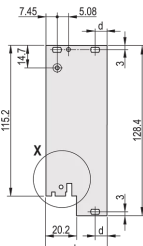

3 HE

6 HE

4 TE

5 TE

Plug-in unit, with IEL inserter/extractor black handle, 6 U, front assembly. The U-shaped front panel enable shielding with a textile gasket.

CERTIFICATIONS