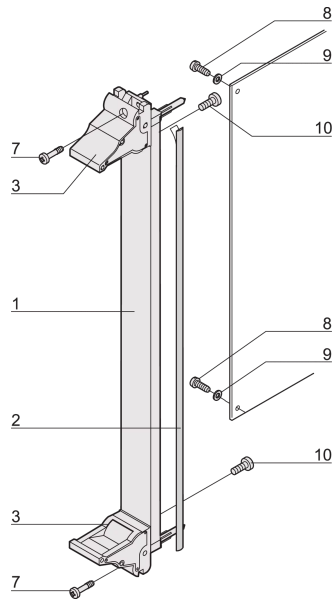

Plug-In Unit Kit With IEL Handle, Shielded, Black, 6 U, 12 HP

CATALOG NUMBER

20848-598

3 HE

6 HE

4 TE

5 TE

Plug-in unit, with IEL inserter/extractor black handle, 6 U, front assembly. The U-shaped front panel enable shielding with a textile gasket.

CERTIFICATIONS

FEATURES

U-shaped front panel for textile gasket

Suitable for insertion and extraction forces up to 700 N (per pair)

Enable the installation of a microswitch

Enable the installation of coding pegs in accordance with IEC 60297-3-103/ IEEE 1101.10

PRODUCT ATTRIBUTES

Rack Width: 12HP

Package Quantity: 1

Handle Type: IEL

Mounting: Screw-on Front; Screw-on Rear IO

Gasket Type: Textile EMC

Front Finish: Anodized

Rear Finish: Etched

Treated Edges: No

Complies With: IEC 60297-3-102; IEEE 1101.10; IEC 60297-3-103; IEEE 1101.1/11

EMC Shielding: Yes

Finish: Anodized; Passivated

Height (H): 261.8mm

Material: Aluminum

Product Type: Front Panel