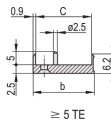

3 HE

6 HE

4 TE

5 TE

Plug-in unit, with IEL inserter/extractor black handle, 6 U, front assembly. The U-shaped front panel enable shielding with a textile gasket.

CERTIFICATIONS