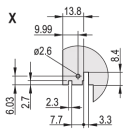

3 HE

6 HE

4 TE

5 TE

Plug-in unit, with IEL inserter/extractor black handle, 6 U, front assembly. The U-shaped front panel enable shielding with a textile gasket.

CERTIFICATIONS