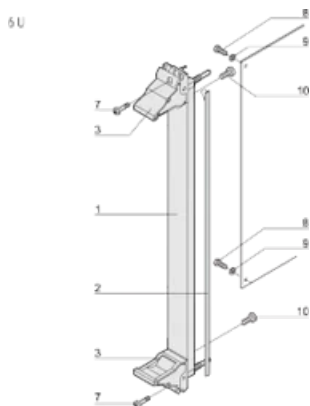

CERTIFICATIONS

FEATURES

U-shaped front panel for textile gasket

Suitable for insertion and extraction forces up to 700 N (per pair)

Enable the installation of a microswitch

Enable the installation of coding pegs in accordance with IEC 60297-3-103/ IEEE 1101.10

PRODUCT ATTRIBUTES

Rack Width: 12HP

Package Quantity: 1

Handle Type: IEL

Mounting: Screw-on Front; Screw-on Rear IO

Gasket Type: Textile EMC

Front Finish: Anodized

Rear Finish: Etched

Treated Edges: No

Complies With: IEC 60297-3-102; IEEE 1101.10; IEC 60297-3-103; IEEE 1101.1/11

EMC Shielding: Yes

Finish: Anodized; Passivated

Height (H): 261.8mm

Material: Aluminum

Product Type: Front Panel

Rack Height: 6U

Type: Front Panel with Handle (PIU)

Width (W): 60.6mm

Net Weight: 0.206kg

DIAGRAMS

WARNING

nVent products shall be installed and used only as indicated in nVent's product instruction sheets and training materials. Instruction sheets are available at www.nvent.com and from your nVent customer service representative. Improper installation, misuse, misapplication or other failure to completely follow nVent's instructions and warnings may cause product malfunction, property damage, serious bodily injury and death and/or void your warranty.