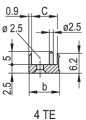

3 HE

6 HE

4 TE

5 TE

Plug-in unit, with IEL inserter/extractor black handle, 6 U, front assembly. The U-shaped front panel enable shielding with a textile gasket.

CERTIFICATIONS