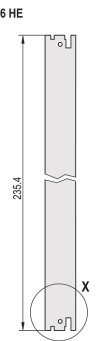

Plug-In Unit Kit With IEL Handle, Shielded, Black, 6 U, 12 HP

CATALOG NUMBER

20848-598

3 HE

6 HE

4 TE

5 TE

Plug-in unit, with IEL inserter/extractor black handle, 6 U, front assembly. The U-shaped front panel enable shielding with a textile gasket.

CERTIFICATIONS

FEATURES

U-shaped front panel for textile gasket

Suitable for insertion and extraction forces up to 700 N (per pair)

Enable the installation of a microswitch

Enable the installation of coding pegs in accordance with IEC 60297-3-103/ IEEE 1101.10

PRODUCT ATTRIBUTES

Rack Width: 12HP

Package Quantity: 1

Handle Type: IEL

Mounting: Screw-on Front; Screw-on Rear IO

Gasket Type: Textile EMC

Front Finish: Anodized

Rear Finish: Etched

Treated Edges: No

Complies With: IEC 60297-3-102; IEEE 1101.10; IEC 60297-3-103; IEEE 1101.1/11

EMC Shielding: Yes

Finish: Anodized; Passivated

Height (H): 261.8mm

Material: Aluminum

Product Type: Front Panel