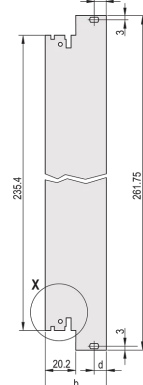

Plug-In Unit Kit With IEL Handle, Shielded, Black, 6 U, 12 HP

CATALOG NUMBER

20848-598

3 HE

6 HE

4 TE

5 TE

Plug-in unit, with IEL inserter/extractor black handle, 6 U, front assembly. The U-shaped front panel enable shielding with a textile gasket.

CERTIFICATIONS

FEATURES

U-shaped front panel for textile gasket

Suitable for insertion and extraction forces up to 700 N (per pair)

Enable the installation of a microswitch

Enable the installation of coding pegs in accordance with IEC 60297-3-103/ IEEE 1101.10

PRODUCT ATTRIBUTES

Rack Width: 12HP

Package Quantity: 1

Handle Type: IEL

Mounting: Screw-on Front; Screw-on Rear IO

Gasket Type: Textile EMC

Front Finish: Anodized

Rear Finish: Etched

Treated Edges: No

Complies With: IEC 60297-3-102; IEEE 1101.10; IEC 60297-3-103; IEEE 1101.1/11

EMC Shielding: Yes

Finish: Anodized; Passivated

Height (H): 261.8mm

Material: Aluminum

Product Type: Front Panel