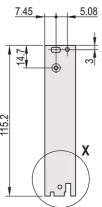

3 HE

6 HE

4 TE

5 TE

Plug-in unit, with IEL inserter/extractor black handle, 6 U, front assembly. The U-shaped front panel enable shielding with a textile gasket.

CERTIFICATIONS