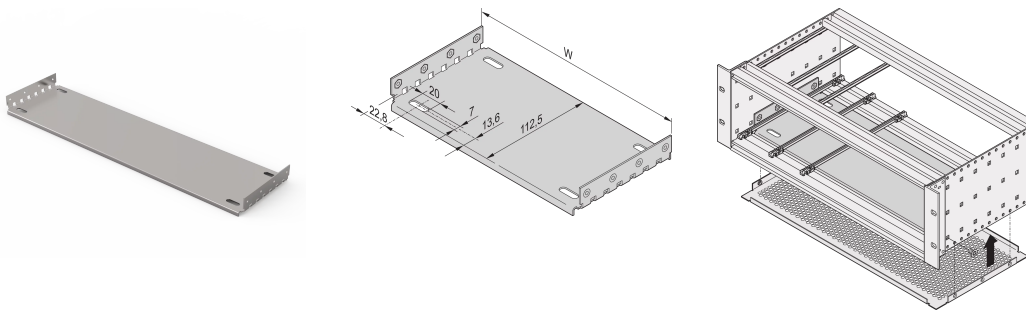

EuropacPRO Mounting Plate for Use With Cover Plate, 84 HP, 340 mm Board Length

CATALOG NUMBER

34563-028

Material	HP	W	D
34563001	28	146,87	112,50
34563009	28	146,87	172,50
34563002	42	217,99	112,50
34563014	42	217,99	172,50
34563003	63	324,67	112,50
34563019	63	324,67	172,50
34563004	84	431,35	112,50
34563024	84	431,35	172,50
34563026	84	431,35	232,50
34563028	84	431,35	292,50
34563042	84	431,35	352,50
34563044	84	431,35	412,50

Mounting plate for use with cover plates for installation and fixing of heavy components. Full width mounting plates (as wide as the subrack or the system case) are fixed to the side panels. The partial width mounting plates are fixed to the side panel and horizontal rail by means of an assembly strip.

Guide rails Type 4,4" and type strengthened cannot be used in combination with a mounting plate. Top / bottom cover which will be inserted into the groove of the light (type L) horizontal rails cannot be used in combination with a mounting plate.

FEATURES

For installation and fixing of heavy components

Mounting plate, full width: The mounting plate is as wide as the subrack/system case and is fixed to the side panels

A guide rail can be fitted in first and last slot position

In addition to the mounting plate EMC cover plates can also be fitted to the subrack