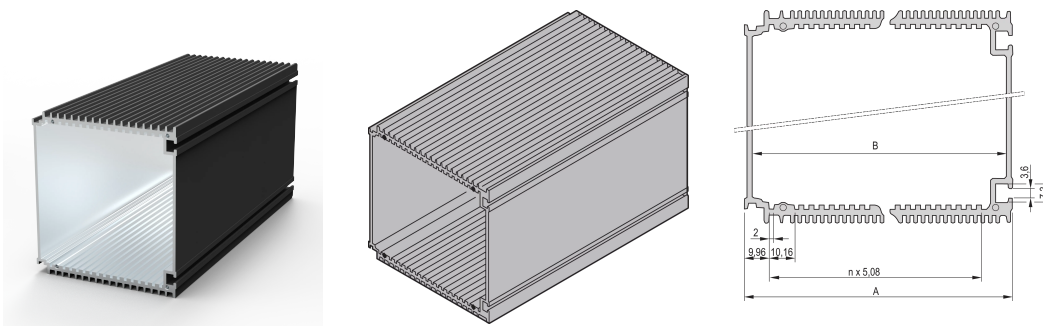

# HF Frame Type Plug-In Unit Body Tube, 21 HP, for 220 mm Deep PCB

## CATALOG NUMBER

**30809-672**

The black HF body tube, for HF frame-type plug-in unit enables a user to insert PCBs.