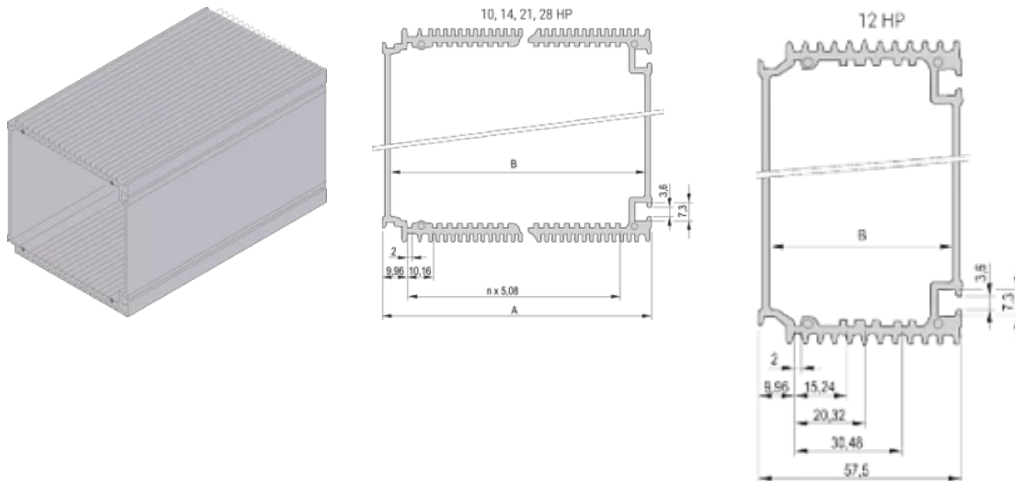

Works With: Cassettes

Gross Weight: 0.778kg

PCB Length metric: 220mm

## ADDITIONAL PRODUCT DETAILS

Please order front Panel, rear Panel, brackets for PCBs and fixing materials separately.

Please take into consideration that deliveries may be carried out in the stated SPQs (SPQ, e.g. 5 pieces, 10 pieces, 50 pieces, etc.). Differing order quantities (e.g. 2 pieces) may be changed to the next possible delivery quantity = Standard Pack Quantity.

## DIAGRAMS