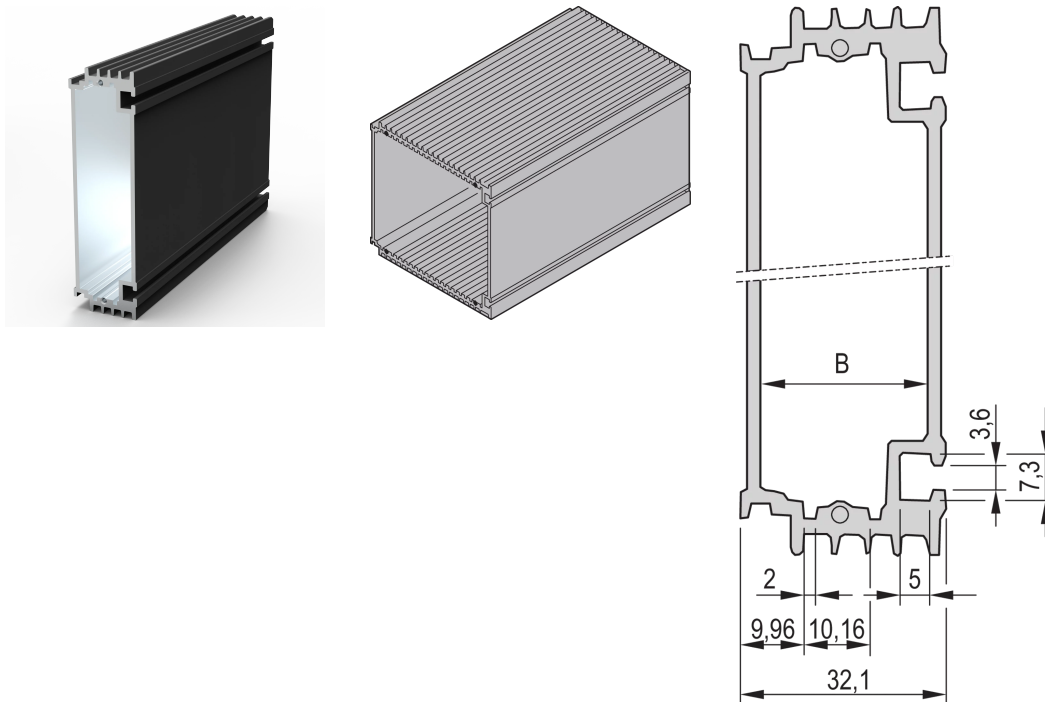

HF Frame Type Plug-In Unit Body Tube, 7 HP, for 160 mm Deep PCB

CATALOG NUMBER

30809-667

The black HF body tube, for HF frame-type plug-in unit enables a user to insert PCBs.

CERTIFICATIONS

FEATURES

The black HF body tube, for HF frame-type plug-in unit enables a user to insert PCBs

The tube offers a shielding against high-frequency radiation

Module body with cooling Fins

Plug-in unit can be mounted in a subrack or fitted laterally to a mounting plate with the slide nut

PRODUCT ATTRIBUTES

Rack Width: 7HP

Package Quantity: 1

Finish: Anodized

Length (L): 167mm

Material: Aluminum

Product Type: Cover

Rack Height: 3U

Works With: Cassettes

Net Weight: 0.32kg

PCB Length metric: 160mm

ADDITIONAL PRODUCT DETAILS

Please order front Panel, rear Panel, brackets for PCBs and fixing materials separately.

Please take into consideration that deliveries may be carried out in the stated SPQs (SPQ, e.g. 5 pieces, 10 pieces, 50 pieces, etc.). Differing order quantities (e.g. 2 pieces) may be changed to the next possible delivery quantity = Standard Pack Quantity.