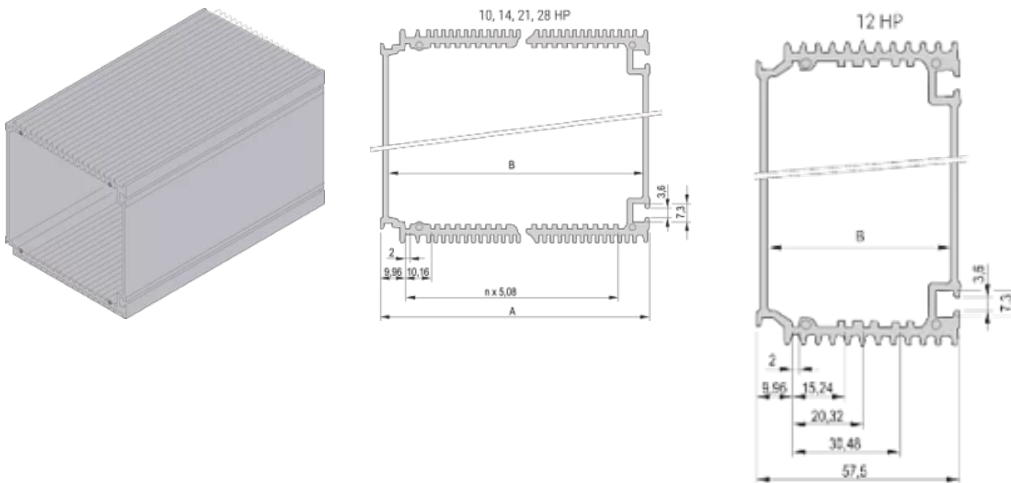

PRODUCT ATTRIBUTES

Rack Width: 7HP

Package Quantity: 1

Finish: Anodized

Length (L): 167mm

Material: Aluminum

Product Type: Cover

Rack Height: 3U

Works With: Cassettes

Net Weight: 0.32kg

PCB Length metric: 160mm

ADDITIONAL PRODUCT DETAILS

Please order front Panel, rear Panel, brackets for PCBs and fixing materials separately.

Please take into consideration that deliveries may be carried out in the stated SPQs (SPQ, e.g. 5 pieces, 10 pieces, 50 pieces, etc.). Differing order quantities (e.g. 2 pieces) may be changed to the next possible delivery quantity = Standard Pack Quantity.

DIAGRAMS

WARNING

nVent products shall be installed and used only as indicated in nVent's product instruction sheets and training materials. Instruction sheets are available at www.nvent.com and from your nVent customer service representative. Improper installation, misuse, misapplication or other failure to completely follow nVent's instructions and warnings may cause product malfunction, property damage, serious bodily injury and death and/or void your warranty.