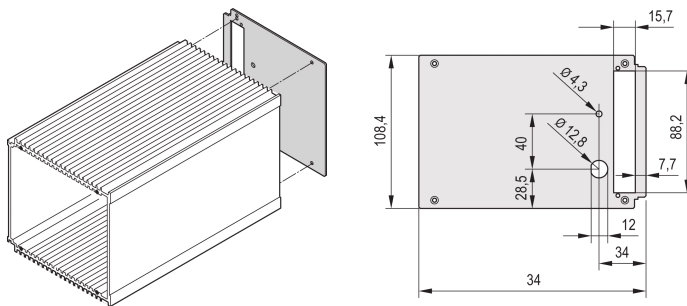

HF Frame Type Plug-In Unit Rear Panel, Cut-Out for One Connector, 3 U, 21 HP

CATALOG NUMBER

30809-645

Rear Panel for HF frame type plug-in unit, with cut-out for one connector enable a user to assemble a connector. In accordance with EN 60603-2.

CERTIFICATIONS

FEATURES

Rear Panel for HF frame type plug-in unit, with cut-out for one connector

PRODUCT ATTRIBUTES

Rack Width: 21HP

Package Quantity: 1

Material: Aluminum

Product Type: Side Panel

Type: Rear Panel

Works With: Frame Type Plug-In Unit

Net Weight: 0.042kg