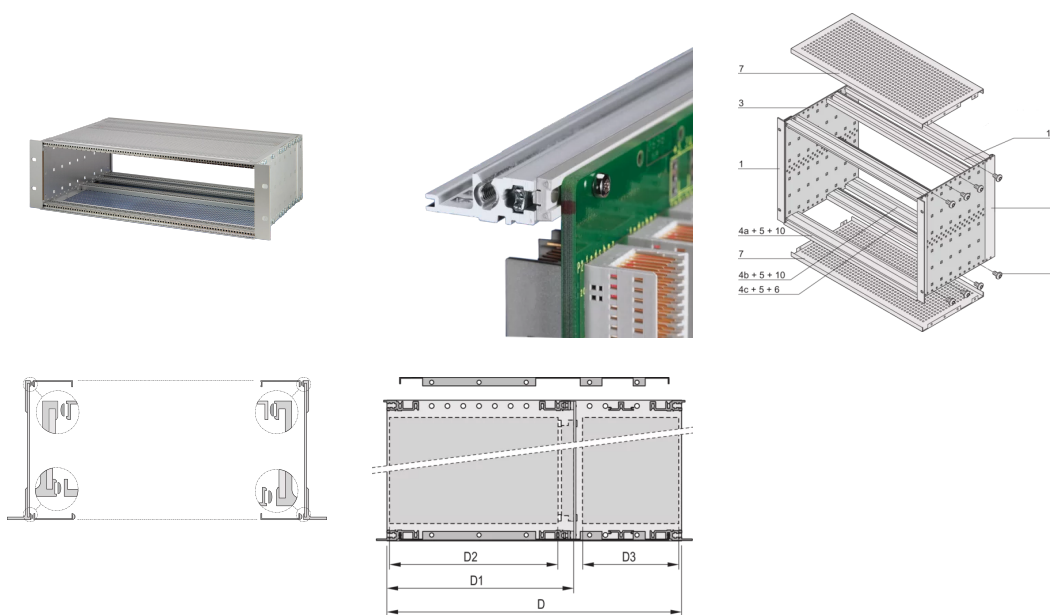

EuropacPRO 19" Subrack Kit for Backplane, Shielded, CompactPCI, 6 U, 275 mm

CATALOG NUMBER

24563-457

EMC Shielded subrack for backplane mounting, for CPCI application.

CERTIFICATIONS

FEATURES

Subrack with side panel type F ("flexible") for CompactPCI plug-in units with high insertion and withdrawal forces

Aluminum construction

Rear horizontal rail for backplane mounting with insulation strip

Internal and external dimensions in accordance with: IEC 60297-3-100, -101, -102, -103, -104, IEEE 1101.1, IEEE 1101.10/11

Supplied as space-saving flat-pack

IP 20, in accordance with IEC 60529

Horizontal rail type "Heavy"

PRODUCT ATTRIBUTES

Rack Height: 6U

Depth (D): 275mm

Rear I/O: Yes

Package Quantity: 1

For Mounting: Backplane

Board Depth: 80mm; 160mm

Gasket Type: Textile EMC

Handle Included: No

Mounting: Rack

Complies With: IEC 60297-3-103; IEEE 1101.10; IEEE 1101.11

EMC Shielding: Yes

Finish: Anodized; Passivated