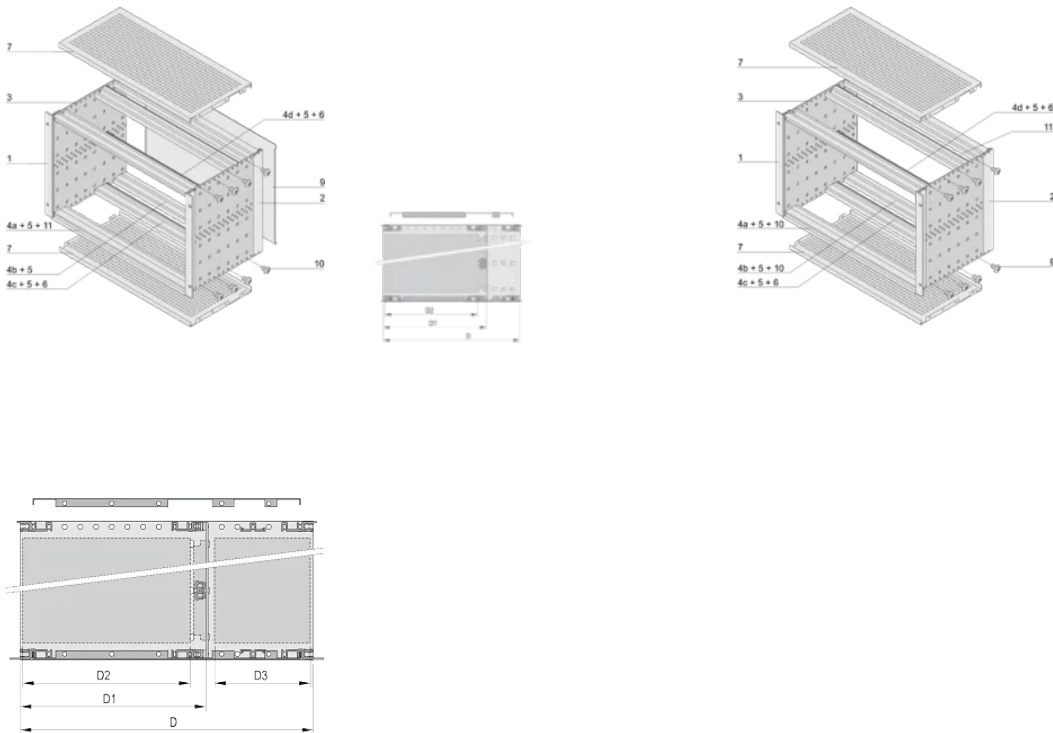

DIAGRAMS

WARNING

nVent products shall be installed and used only as indicated in nVent's product instruction sheets and training materials. Instruction sheets are available at www.nvent.com and from your nVent customer service representative. Improper installation, misuse, misapplication or other failure to completely follow nVent's instructions and warnings may cause product malfunction, property damage, serious bodily injury and death and/or void your warranty.

North America

All locations
+1.763.422.2661
Chat with us:
nvent.com/schroff

Europe

Straubenhardt, Germany
+49.7082.794.0
Betschdorf, France
+33.3.88.90.64.90
Warsaw, Poland
+48.22.209.98.35
Assago, Italy
+39.02.932.7141
Chat with us:
nvent.com/schroff

Asia

Shanghai, China
+86.21.2412.6943
Qingdao, China
+86.532.8771.6101
Singapore
+65.6768.5800
Shin-Yokohama, Japan
+81.45.476.0271
Chat with us:
nvent.com/schroff

Middle East & India

Dubai, United Arab Emirates
+971.4.378.1700
Bangalore, India
+91.80.6715.2001
Istanbul, Turkey
+90.216.250.7374
Chat with us:
nvent.com/schroff

Our powerful portfolio of brands:

CADDY ERICO HOFFMAN ILSCO SCHROFF TRACHTE