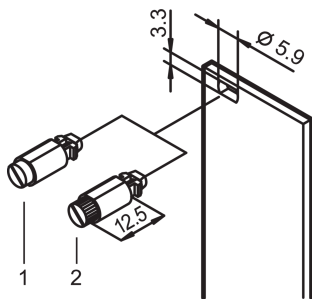

Quarter-Turn Fastener With Knurled and Slotted Head, Black; 100 pieces

CATALOG NUMBER

21101-850

1/4 rotary lock with defined stop.

CERTIFICATIONS

FEATURES

1/4 rotary lock with defined stop

Identification of locking position due to slot position

Height: 6mm

Material: Steel; Zinc Alloy; Thermoplastic

Product Type: Hardware Kit

Width: 7mm

Works With: Front Panels

Fastener Type: Knurled; Slotted Head

ADDITIONAL PRODUCT DETAILS

Quick-release fasteners: mounting without threaded inserts.