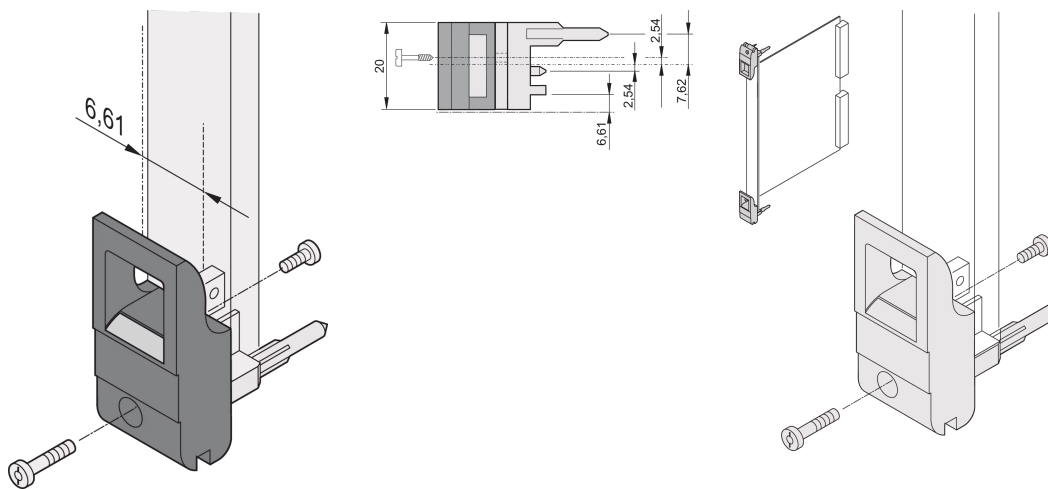

# Insertor/Extractor Handle Type IET, Black Lever, Grey Button, Top, 100 Pieces

## CATALOG NUMBER

**20817-709**

The inserter/extractor handle, type IET in accordance with IEEE 1101.10, 0,1" offset. Two of these handles can overcome a single lever force of 700 N (per pair).

## FEATURES

Suitable for insertion and extraction forces up to 700 N (per pair)

In accordance with IEEE 1101.10 and IEC 60297-3-102

A microswitch can be mounted

0.1" offset is used for PSUs with SMD Plus