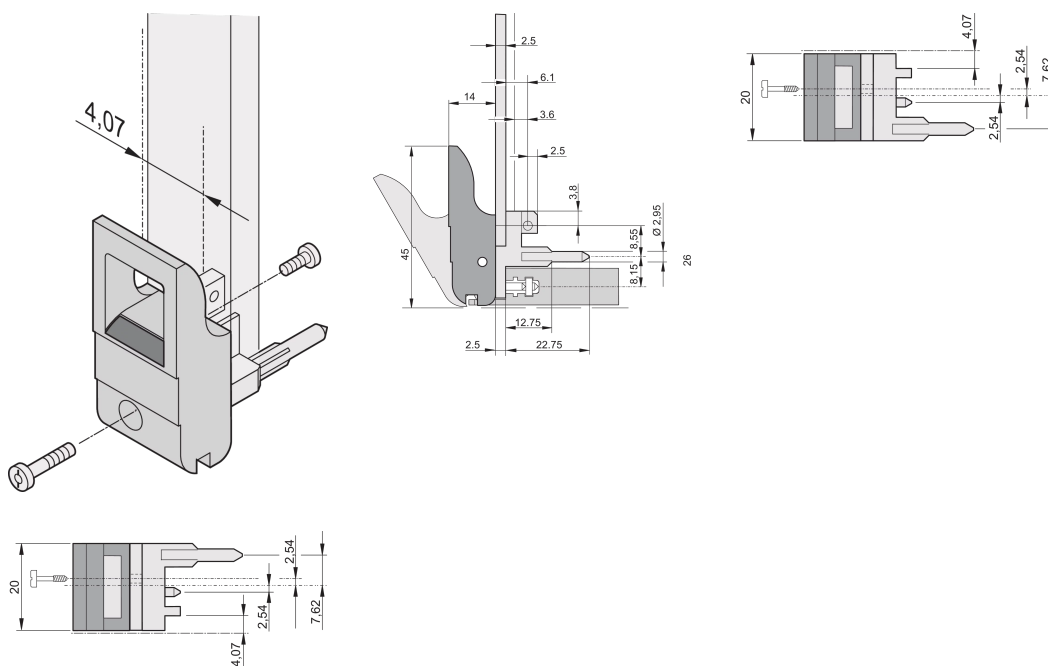

# Insertor/Extractor Handle Type IET, Grey Lever, Black Button, Top, 100 Pieces

## CATALOG NUMBER

**20817-663**

The inserter/extractor handle, type IET in accordance with IEEE 1101.10. Two of these handles can overcome a single lever force of 700 N (per pair).

## FEATURES

Suitable for insertion and extraction forces up to 700 N (per pair)

In accordance with IEEE 1101.10 and IEC 60297-3-102

A microswitch can be mounted

With locking

With integrated alignment pin for perforated strip