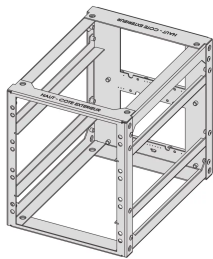

On Board Rack 6 U, 36 HP

CATALOG NUMBER

10170-013

Suitable for ongoing vibrations, shock, high temperatures, and high humidity.

CERTIFICATIONS

FEATURES

For mobile railway applications

Suitable for ongoing vibrations, shock, high temperatures, and high humidity

Suitable for 1, 2, or 3 U SNCF subracks (NF F61-005, CF 60-002)

Rear side is equipped for standard connectors; crossbar can be custom-coded for the SNCF coding pins

Crossbar with integrated cable channel

Several racks can be stacked or fitted in rows

Produced using a welding process, certified to EN 15085 (CL2)

Stainless Steel welds passivated to prevent corrosion

PRODUCT ATTRIBUTES

Product Family: On Board Rack

Rack Height: 6U

Height: 290mm

Rack Width: 36HP

Width: 252.65mm

Package Quantity: 1

Complies With: SNCF NFF 61005; SNCF NFF 60002

Depth: 341.8mm

Frame Material: Steel