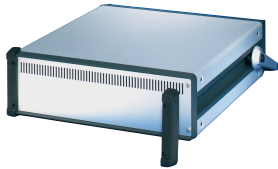

CompacPRO Rear Foot with Edge Protection

The rear foot / edge protection can be used for the CompacPRO cases. The 35mm deep foot can be mounted on the rear side of the case.

CERTIFICATIONS

FEATURES

The 35mm deep foot can be mounted on the rear side of the case

SPECIFICATIONS

- Works With:** Cases
- Product Family:** RatiopacPRO; RatiopacPRO AIR; CompacPRO; PropacPRO; Inpac
- Type:** Foot
- Product Type:** Foot
- Material:** Polyurethane

Table 1/1

Catalog Number	Rack Height	Package Quantity	Quick Ship
20823-675	3U	2	No
20823-676	4U	2	No