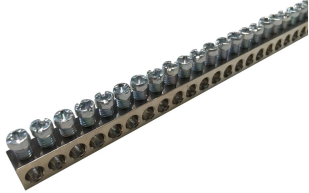

## EB-142/166 EARTHING AND NEUTRAL BUSBAR

### FEATURES

Use to connect several earthing conductors

Chamfered holes allow for easy connections

Main terminal clamp available for thicker conductors

Nickel plating is corrosion resistant

Single or dual support brackets available for attaching busbar to DIN rail

Rigid bar

Cut to length as needed

Quick and easy installation

RoHS compliant

Product Attribute	Earthing & Neutral Busbar, Nickel Plated Brass, 166 Connections	Earthing & Neutral Busbar, Nickel Plated Brass, 142 Connections
Number of Connections	166	142
Conductor Size, IEC	1.5 - 10 mm <sup>2</sup> Stranded	1.5 - 16 mm <sup>2</sup> Stranded
Max Current Rating	40 A	63 A
Cross Section	64 mm <sup>2</sup>	80 mm <sup>2</sup>
Depth(D)	8 mm	8 mm
Width(W)	1,000 mm	1,000 mm
Height(H)	8 mm	10 mm
Thread Size(TS)	M4	M5
Hole Size(HS)	4.50 mm	5.50 mm
A	6 mm	7 mm
Torque(TQ)	1.20 N-m	2 N-m
Unit Weight	0.468 kg	0.583 kg
Complies With	IEC® 60998-2-1	IEC® 60998-2-1