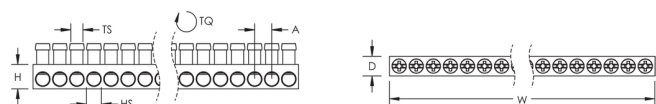

Product Attribute	Earthing & Neutral Busbar, Nickel Plated Brass, 166 Connections	Earthing & Neutral Busbar, Nickel Plated Brass, 142 Connections
Number of Connections	166	142
Conductor Size, IEC	1.5 - 10 mm² Stranded	1.5 - 16 mm² Stranded
Max Current Rating	40 A	63 A
Cross Section	64 mm²	80 mm²
Depth(D)	8 mm	8 mm
Width(W)	1,000 mm	1,000 mm
Height(H)	8 mm	10 mm
Thread Size(TS)	M4	M5
Hole Size(HS)	4.50 mm	5.50 mm
A	6 mm	7 mm
Torque(TQ)	1.20 N-m	2 N-m
Unit Weight	0.468 kg	0.583 kg
Complies With	IEC® 60998-2-1	IEC® 60998-2-1

DIAGRAMS

WARNING

nVent products shall be installed and used only as indicated in nVent's product instruction sheets and training materials. Instruction sheets are available at www.nvent.com and from your nVent customer service representative. Improper installation, misuse, misapplication or other failure to completely follow nVent's instructions and warnings may cause product malfunction, property damage, serious bodily injury and death and/or void your warranty.

North America

+1.800.753.9221
Option 1 – Customer Care
Option 2 – Technical Support

Europe

Netherlands:
+31 800-0200135
France:
+33 800 901 793

Europe

Germany:
800 1890272
Other Countries:
+31 13 5835404

APAC

Shanghai:
+ 86 21 2412 1618/19
Sydney:
+61 2 9751 8500