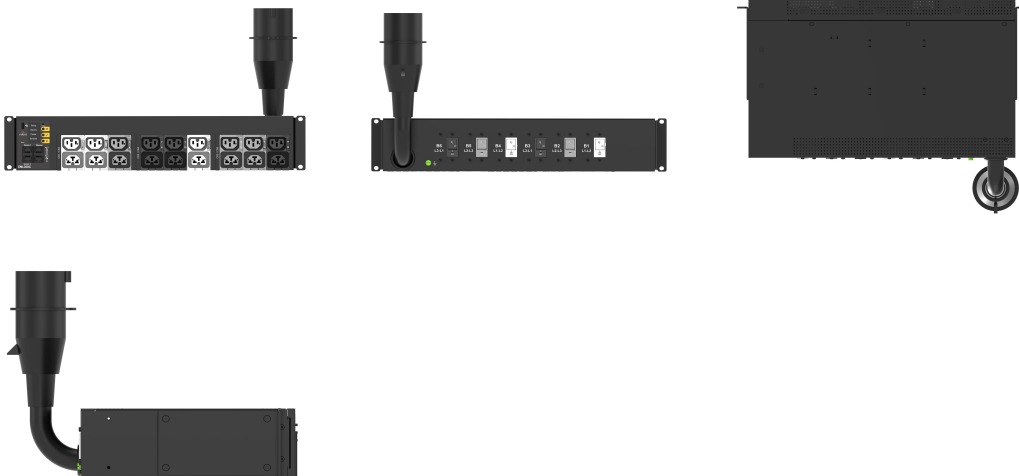

MSP0 PDU, 2U, 60A(48A), 208V, 3P Delta, 6 CB, (9)C13, (9)4-in-1

Data Solutions

CATALOG NUMBER

EN6963

The Advantage Series Outlet Metered, Outlet Switched PDU family offers energy metering with advanced power and environmental monitoring options and remote outlet on/off switching. Comprehensive monitoring at the input phase, circuit breaker, and individual outlet levels offers advanced alerts of potential overloads. Billing-grade metering provides accurate power consumption data for energy use optimization. The hot-swappable network management controller features Gigabit and redundant ethernet communication with advanced support for external environmental sensors and rack security access solutions.

PRODUCT ATTRIBUTES

Product Family: Enlogic

Product Type: Socket Strip

Socket Type: (9) C13/C15; (9) C13/C15/C19/C21

Circuit Breaker: 20 A

Color: Black

Circuit Breaker Quantity: 6

Switched Outlets: Yes

Nominal Voltage: 208V

Removable Input Cable: No

Amperage (Derated Amperage): 60 A (48 A)

Rack Units: 2U

Type: Intelligent PDU

Finish: Powder Coated

Metering Type: Outlet

Material: Steel

Height: 87mm

Weight: 9kg

Width: 444mm

Depth: 269mm

Package Quantity: 1

Input Cable Length: 1.8m

ADDITIONAL PRODUCT DETAILS

87 mm L x 444 mm W x 269 mm D, (269 mm D at CB)