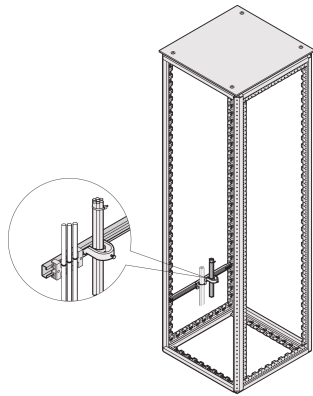

# Varistar C-Rail for Cabinet Depth

For cable ducting in side area of cabinet.

## FEATURES

For cable ducting in side area of cabinet

For cable shells and cable retention rails

## SPECIFICATIONS

**Finish:** Aluminum-Zinc Plated

**Product Type:** C-Rail

**Material:** Steel

Table 1/1

Catalog Number	Depth	Package Quantity	Length	Quick Ship
23130-086	600mm	2	460mm	No
23130-088	900mm	2	760mm	No