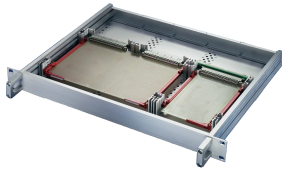

MultipacPRO, Euroboard Mounting Kit for EN 60603 Connector

Euroboards and double euroboards can be mounted horizontally in the 19" chassis using interior mounting kits based on IEC 60297 standard.

CERTIFICATIONS

FEATURES

Euroboards and double euroboards can be mounted horizontally in the 19" chassis using interior mounting kits (IEC 60297)

Scope of delivery is sufficient to mount one 3 U board (euroboard) or one 6 U board (double euroboard)

SPECIFICATIONS

Material:	Aluminum
Works With:	Chassis
Product Type:	Mounting Kit
Product Family:	MultipacPRO

Table 1/1

Catalog Number	Rack Height	Package Quantity	Quick Ship
20860-115	1U	1	No

Catalog Number	Rack Height	Package Quantity	Quick Ship
20860-117	2U	1	No