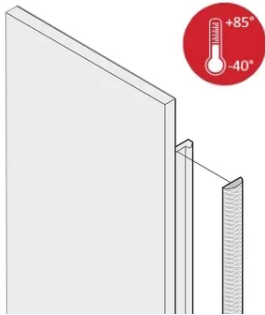

Front Panel EMC Textile Shielding Kit, -40 up to +85°C

The textile EMC gaskets are inserted into a slot on the right hand side of the U-shaped front panels. The gaskets are glued to the front panel. For an expanded temperature range up to +85°C.

CERTIFICATIONS

FEATURES

Textile EMC gasket is affixed laterally on the front panel or in the groove of the right-hand profile as appropriate.

Profile seal is bonded onto the contact surface of the 19" bracket or of the rear angle and sets up the conductive connection to the U-shaped front panels

Temperature range -40 °C ... +85 °C

SPECIFICATIONS

- Works With:** Subracks; Cases; Front Panels
- Product Family:** EuropacPRO; PropacPRO; RatiopacPRO AIR; PropacPRO; Frame Type Plug-In Unit
- Product Type:** Shielding Kit
- Material:** Thermoplastic Elastomer