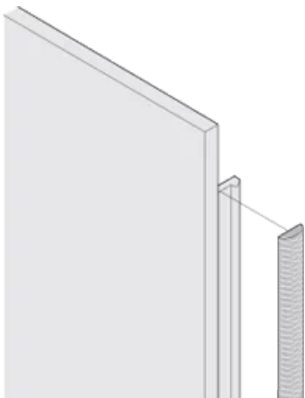

CERTIFICATIONS

FEATURES

Textile EMC gasket is affixed laterally on the front panel or in the groove of the right-hand profile as appropriate.

Profile seal is bonded onto the contact surface of the 19" bracket or of the rear angle and sets up the conductive connection to the U-shaped front panels

Table 1/1

Catalog Number	Rack Height	Package Quantity	Depth (D)	Height (H)	Quick Ship
----------------	-------------	------------------	-----------	------------	------------

21102-857	2U	10	1.62mm	52mm	No
21102-853	3U	10	1.62mm	97mm	No
21102-858	4U	10			No
21102-854	3U	100			No
21102-978	5U	10			No
21102-855	6U	10	1.62mm	232mm	No
21102-859	9U	10	1.62mm	365.5mm	No
21102-856	6U	100			No

ADDITIONAL PRODUCT DETAILS

EMC gaskets (textile) are required for shielding the front panels.

DIAGRAMS

WARNING

nVent products shall be installed and used only as indicated in nVent's product instruction sheets and training materials. Instruction sheets are available at www.nvent.com and from your nVent customer service representative. Improper installation, misuse, misapplication or other failure to completely follow nVent's instructions and warnings may cause product malfunction, property damage, serious bodily injury and death and/or void your warranty.