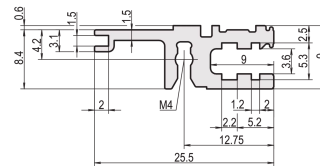

Horizontal Rail, Rear, Type L-VT, Light, 63 HP

CATALOG NUMBER

34560-663

Combinations of horizontal rails and side panels

| | | + = can be combined, - = combination not recommended | | | |
|-----------------|--|--|-----------------|-----------|------------|
| Horizontal rail | | - | + | + | + |
| Horizontal rail | | + | + | + | + |
| Horizontal rail | | + | + | - | - |
| Horizontal rail | | | | | |
| Side panel | | | | | |
| | | Light 1-F | Fluorescent 1-F | Heavy 1-F | Rugged 1-F |

The horizontal rail, type VT enables the direct assembly of a backplane.

CERTIFICATIONS

FEATURES

For direct backplane mounting

Recessed installation for low mechanical demands (L-VT)

Mounting top and bottom

Aluminum extrusion, anodized finish, conductive contact surface

PRODUCT ATTRIBUTES

Rack Width: 63HP

Package Quantity: 1

Finish: Anodized

Length: 325.12mm

Material: Aluminum

Product Family: EuropacPRO; RatiopacPRO; RatiopacPRO AIR; CompacPRO; PropacPRO

Product Type: Horizontal Rail

Type: Light, VT

Works With: Subracks; Cases

Gross Weight: 0.085kg

ADDITIONAL PRODUCT DETAILS

Delivery is in standard pack multiples. Pricing is per individual item.

Please take into consideration that deliveries may be carried out in the stated SPQs (SPQ, e.g. 5 pieces, 10 pieces, 50 pieces, etc.). Differing order quantities (e.g. 2 pieces) may be changed to the next possible delivery quantity = Standard Pack Quantity.