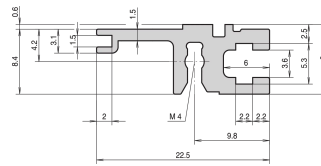

Horizontal Rail, Rear, Type L-ST, Light, Standard, 20 HP

CATALOG NUMBER

34560-420

Combinations of horizontal rails and side panels

	Horizontal rail	Horizontal rail with insulation strip	Horizontal rail with insulation strip and backplane	Horizontal rail with insulation strip and backplane (not recommended)
Horizontal rail	-	+	+	+
Horizontal rail with insulation strip	+	+	+	+
Horizontal rail with insulation strip and backplane	+	+	-	-
Horizontal rail with insulation strip and backplane (not recommended)	-	-	-	-

Length: 106.68mm

Material: Aluminum

Product Family: EuropacPRO; RatiopacPRO; RatiopacPRO AIR; CompacPRO; PropacPRO

Product Type: Horizontal Rail

Type: Light, ST

Works With: Subracks; Cases

Net Weight: 0.024kg