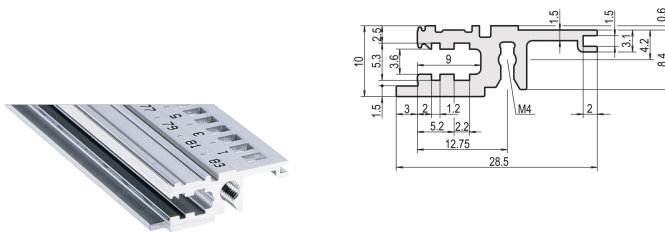

Horizontal Rail, Front, Type L-KD, Light, Short Lip, 1000 mm

CATALOG NUMBER

34560-101

Combinations of horizontal rails and side panels

	Standard rail	Standard rail with short lip	Standard rail with short lip and rounded edge	Standard rail with rounded edge
Standard rail	-	+	+	+
Standard rail with short lip	+	+	+	+
Standard rail with short lip and rounded edge	+	+	-	-
Standard rail with rounded edge	+	+	-	-

Legend: + can be combined, - combination not recommended

The horizontal rail with a short lip makes a clean design to the assembled front panel.

CERTIFICATIONS

FEATURES

Standard rail at the front

Installation at top and bottom

Short lip (L-KD)

< 28 HP not to print

Aluminum extrusion, anodized finish, conductive contact surface

PRODUCT ATTRIBUTES

Rack Width: 195HP

Package Quantity: 1

Finish: Anodized

Length: 1000mm

Material: Aluminum

Product Family: EuropacPRO; RatiopacPRO; RatiopacPRO AIR; CompacPRO; PropacPRO

Product Type: Horizontal Rail

Type: Light, KD

Works With: Subracks; Cases

ADDITIONAL PRODUCT DETAILS

Delivery is in standard pack multiples. Pricing is per individual item.