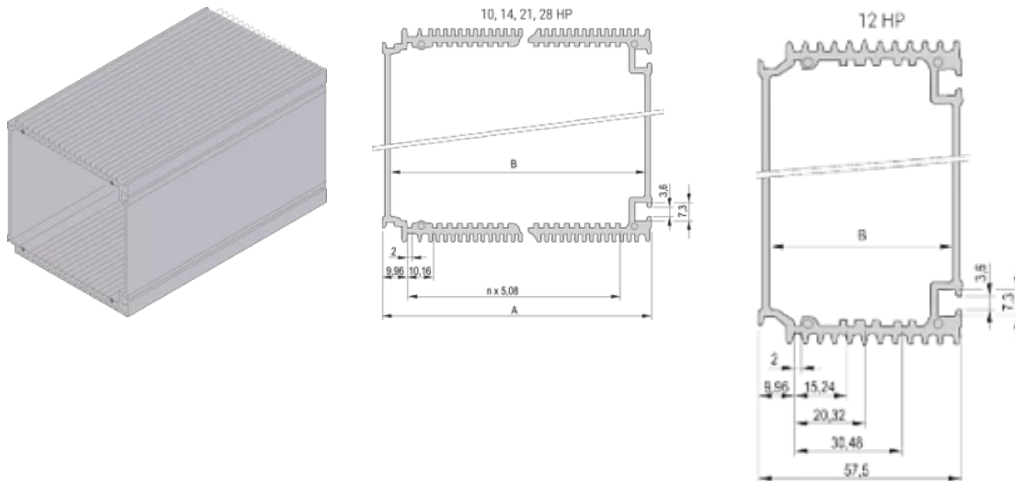

Product Type: Cover

Rack Height: 3U

Works With: Cassettes

Net Weight: 0.98kg

PCB Length metric: 220mm

ADDITIONAL PRODUCT DETAILS

Please order front Panel, rear Panel, brackets for PCBs and fixing materials separately.

Please take into consideration that deliveries may be carried out in the stated SPQs (SPQ, e.g. 5 pieces, 10 pieces, 50 pieces, etc.). Differing order quantities (e.g. 2 pieces) may be changed to the next possible delivery quantity = Standard Pack Quantity.

DIAGRAMS

WARNING

nVent products shall be installed and used only as indicated in nVent's product instruction sheets and training materials. Instruction sheets are available at www.nvent.com and from your nVent customer service representative. Improper installation, misuse, misapplication or other failure to completely follow nVent's instructions and warnings may cause product malfunction, property damage, serious bodily injury and death and/or void your warranty.