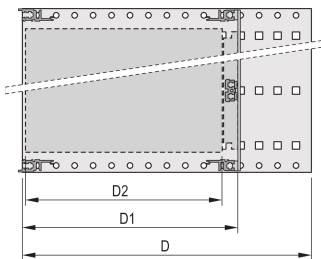

EuropacPRO 19" Subrack Kit for Backplane, Retrofit Shielding, 3 U, 475 mm

CATALOG NUMBER

24563-136

Non-shielded subrack for backplane mounting.

CERTIFICATIONS

FEATURES

Subrack with side panel type F ("flexible"), front 19" bracket included, depth-adjustable 19" bracket sold separately (not included in items delivered)

Rear horizontal rail for backplane mounting with insulation strip

Aluminum construction

IP 20, in accordance with IEC 60529

Modifications such as cutouts, different finishes or dimensions available