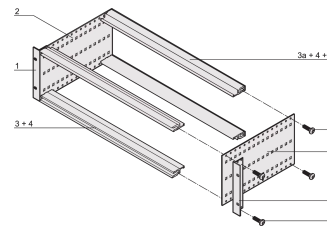

EuropacPRO 19" Subrack Kit for Backplane, Retrofit Shielding, 3 U, 475 mm

CATALOG NUMBER

24563-136

Non-shielded subrack for backplane mounting.

CERTIFICATIONS

FEATURES

Subrack with side panel type F ("flexible"), front 19" bracket included, depth-adjustable 19" bracket sold separately (not included in items delivered)

Rear horizontal rail for backplane mounting with insulation strip

Aluminum construction

IP 20, in accordance with IEC 60529

Modifications such as cutouts, different finishes or dimensions available