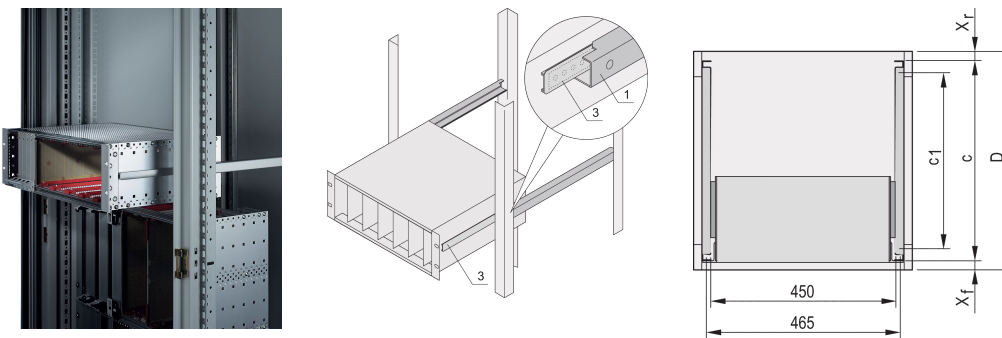

# Telescopic Slides C-Profile for Cabinet for Fitting Novastar, 500 mm

## CATALOG NUMBER

**24562-460**

Telescopic slides with guiding profile for fitting in cabinets with 25 kg load capacity.

## FEATURES

For mounting 84 HP wide subracks in the 19" plane

Loading capacity: 25 kg per pair

The guiding profile (1) is matched to the fixing dimension in the cabinet (it is bolted to the 19" profile of the cabinet); the adaptor Rail (3) is matched to the depth and fixing dimension on the subrack (it is inserted into the guiding profile like a telescopic slide)

## PRODUCT ATTRIBUTES

Product Family: Novastar

Depth: 500mm

Package Quantity: 2

Finish: Anodized

Material: Aluminum

Product Type: Telescopic Slide

Type: C Profile