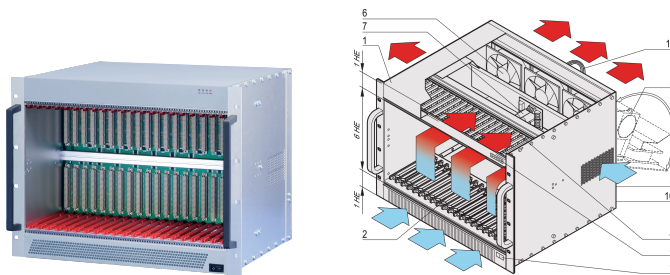

VME System, 8 U, 21 Slot, Open Frame PSU

CATALOG NUMBER

20836-815

VME system for 21 VME boards 6 U, 160 mm. The power for the system is supplied by an open frame power supply. A fan control module monitors the fans, the temperature and voltage.

CERTIFICATIONS

FEATURES

System in accordance with IEC 60297-3-101, -102, -103; IEEE 1101.1, 1101.10/11; Backplane conforms to VITA 1.1-1994

Backplane VME21 slot, 6 U, J1/J2 monolithic

PSU, open frame, 744 W (600 W at < 180 VAC)

Heat dissipation by 3 fans, from front to rear; temperature-controlled by fan control module (FCM)

Display module for DC operating voltages, fan and temperature alarm

System for vertical board mounting with board formats; Front: 6 U, 160 mm deep; Rear: 6 U, 12 HP, 80 mm deep; for transition modules

PRODUCT ATTRIBUTES

Product Type: System

Number of Slots: 21

Type: 19" Rack Mount

Backplane Type: 6 U VME64

Data Transfer: VME64; VME2eSST

Power per Slot: 30W

Input Voltage AC: 100 – 240V