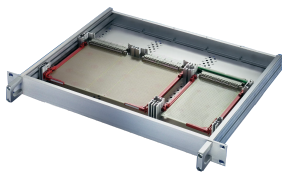

# MultipacPRO, Euroboard Mounting Kit for Insulated Backplane

## Power Utilities

Euroboards and double euroboards can be mounted horizontally in the 19" chassis using interior mounting kits based on IEC 60297 standard.

### FEATURES

Euroboards and double euroboards can be mounted horizontally in the 19" chassis using interior mounting kits (IEC 60297)

Scope of delivery is sufficient to mount one 3 U board (euroboard) or one 6 U board (double euroboard)