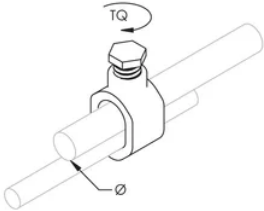

Universal Ground Rod Clamp, Rod to Conductor, Bronze

The nVent ERICO Universal acorn clamp line-up is a cost-effective and reliable way to connect ground rods to conductors throughout your grounding and bonding system. Suitable for both above ground and below grade installation, the clamp tightens the components together with tools that are available on every jobsite.

CERTIFICATIONS

FEATURES

For use with copper-bonded ground rods

Parts that are UL 467 Listed are suitable for direct burial in earth or concrete

SPECIFICATIONS

Table 1/2

Catalog Number	Article Number	Material	Ground Rod Diameter, Nominal	Ground Rod Diameter, Actual (Ø)	Conductor Size	Rebar Size, Canada
CP34	158175	Silicon Bronze	1/2" - 3/4"	12.5 - 17.3 mm	#10 Solid - 1/0 Stranded, 6 mm ² Solid - 50 mm ² Stranded	10M

Table 2/2

Catalog Number	Article Number	Rebar Size, Metric	Rebar Size, US	Wrench Size	Complies With	Torque (TQ)
CP34	158175	12 mm	#4	1/2"	IEC® EN 62561-1	16.9 N·m

DIAGRAMS

WARNING

nVent products shall be installed and used only as indicated in nVent's product instruction sheets and training materials. Instruction sheets are available at www.nvent.com and from your nVent customer service representative. Improper installation, misuse, misapplication or other failure to completely follow nVent's instructions and warnings may cause product malfunction, property damage, serious bodily injury and death and/or void your warranty.