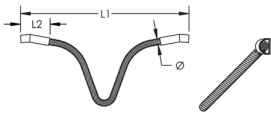

CatalogNumber	Bond Terminal Style	Conductor Size	Bond Length	Length 1 (L1)	Length 2 (L2)	Diameter (Ø)
SB20128B	Tab, Head Free	3/16" Bondstrand	190.5mm	144.5 mm	19.05 mm	4.8 mm
SB20136B	Tab	3/16" Bondstrand	190.5mm	144.5 mm	19.05 mm	4.8 mm
SB20175B	Tab	5/16" Bondstrand	177.8mm	146.1 mm	25.4 mm	7.9 mm

DIAGRAMS

WARNING

nVent products shall be installed and used only as indicated in nVent's product instruction sheets and training materials. Instruction sheets are available at www.nvent.com and from your nVent customer service representative. Improper installation, misuse, misapplication or other failure to completely follow nVent's instructions and warnings may cause product malfunction, property damage, serious bodily injury and death and/or void your warranty.

North America

+1.800.753.9221
Option 1 – Customer Care
Option 2 – Technical
Support

Europe

Netherlands:
+31 800-0200135
France:
+33 800 901 793

Europe

Germany:
800 1890272
Other Countries:
+31 13 5835404