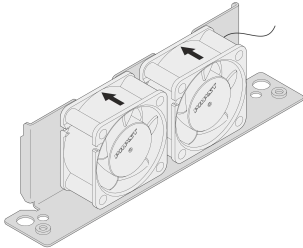

# Interscale Fan Holder With Fans

Interscale Fan Holder With Fans, for desktop cases and 19" chassis. Available in different sizes and with three fan versions, with a air flow volume from 10 to 170 m<sup>3</sup>/h.

## FEATURES

Fan holder for mounting on bottom of case

Fans are simple to fit to the fan holder using vibration-damping fixing material

Fan holders fix into desktop case with 2 plastic feet or into 19" case with 2 screws

## SPECIFICATIONS

**Finish:** Aluminum-Zinc Plated

**Type:** Fan Tray

**Product Type:** Fan Unit

**Input Voltage DC:** 12V min

Table 1/2

Catalog Number	Width	Depth	Package Quantity	Max Static Pressure	Max Ambient Temperature	Airflow
24828-104	40mm	20mm	1		70°C	10m <sup>3</sup> /h
24828-105	40mm	20mm	1		70°C	10m <sup>3</sup> /h
24828-107	40mm	20mm	1		70°C	10m <sup>3</sup> /h