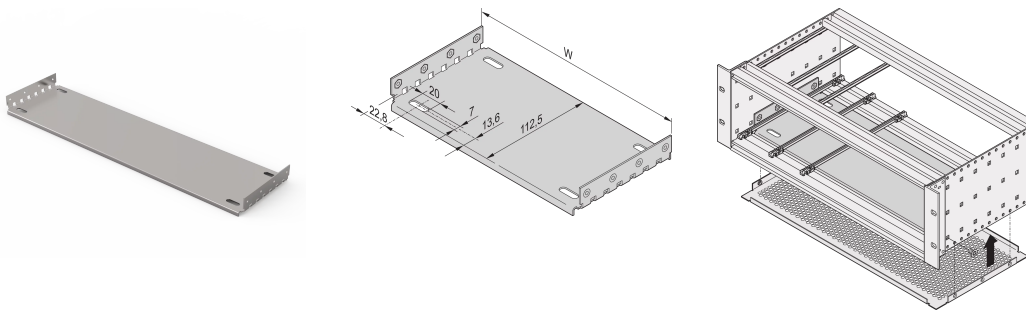

EuropacPRO Mounting Plate for Use With Cover Plate, 84 HP, 220 mm Board Length

CATALOG NUMBER

34563-024

Material	HP	W	D
34563001	28	146,87	112,50
34563009	28	146,87	172,50
34563002	42	217,99	112,50
34563014	42	217,99	172,50
34563003	63	324,67	112,50
34563019	63	324,67	172,50
34563004	84	431,35	112,50
34563024	84	431,35	172,50
34563026	84	431,35	232,50
34563028	84	431,35	292,50
34563042	84	431,35	352,50
34563044	84	431,35	412,50

Mounting plate for use with cover plates for installation and fixing of heavy components. Full width mounting plates (as wide as the subrack or the system case) are fixed to the side panels. The partial width mounting plates are fixed to the side panel and horizontal rail by means of an assembly strip.

Guide rails Type 4,4" and type strengthened cannot be used in combination with a mounting plate. Top / bottom cover which will be inserted into the groove of the light (type L) horizontal rails cannot be used in combination with a mounting plate.

CERTIFICATIONS