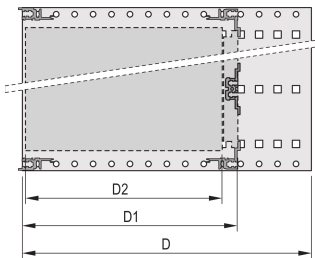

EuropacPRO 19" Subrack Kit for DIN Connector, Retrofit Shielding, 6 U, 295 mm

CATALOG NUMBER

24563-493

Non-shielded subrack for Din Connector mounting EN 60603-2 (DIN 41612).

CERTIFICATIONS

FEATURES

Subrack with side panel type F ("flexible"), front 19" bracket included, depth-adjustable 19" bracket sold separately (not included in items delivered)

Aluminum construction

IP 20, in accordance with IEC 60529

Internal and external dimensions in accordance with: IEC 60297-3-100, -101, IEEE 1101.1

Rear horizontal rails for connector mounting (IEC 60603-2 / DIN 41612)

Modifications such as cutouts, different finishes or dimensions available

Supplied as space-saving flat-pack

Horizontal rail type "light"

PRODUCT ATTRIBUTES

Rack Height: 6U

Depth: 295mm

Package Quantity: 1

For Mounting: DIN Connector

Board Depth: 160mm; 220mm; 280mm

Gasket Type: Stainless Steel EMC (retrofitable)

Handle Included: No

Mounting: Rack

Complies With: IEC 60297-3-103

EMC Shielding: No

Finish: Anodized; Passivated

Material: Aluminum