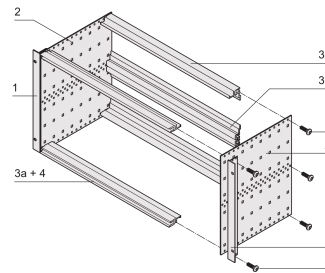

EuropacPRO 19" Subrack Kit for DIN Connector, Retrofit Shielding, 6 U, 295 mm

CATALOG NUMBER

24563-493

Non-shielded subrack for Din Connector mounting EN 60603-2 (DIN 41612).

CERTIFICATIONS

FEATURES

Subrack with side panel type F ("flexible"), front 19" bracket included, depth-adjustable 19" bracket sold separately (not included in items delivered)

Aluminum construction

IP 20, in accordance with IEC 60529

Internal and external dimensions in accordance with: IEC 60297-3-100, -101, IEEE 1101.1

Rear horizontal rails for connector mounting (IEC 60603-2 / DIN 41612)

Modifications such as cutouts, different finishes or dimensions available

Supplied as space-saving flat-pack

Horizontal rail type "light"

PRODUCT ATTRIBUTES

Rack Height: 6U

Depth: 295mm

Package Quantity: 1

For Mounting: DIN Connector

Board Depth: 160mm; 220mm; 280mm

Gasket Type: Stainless Steel EMC (retrofitable)

Handle Included: No

Mounting: Rack

Complies With: IEC 60297-3-103

EMC Shielding: No

Finish: Anodized; Passivated

Material: Aluminum