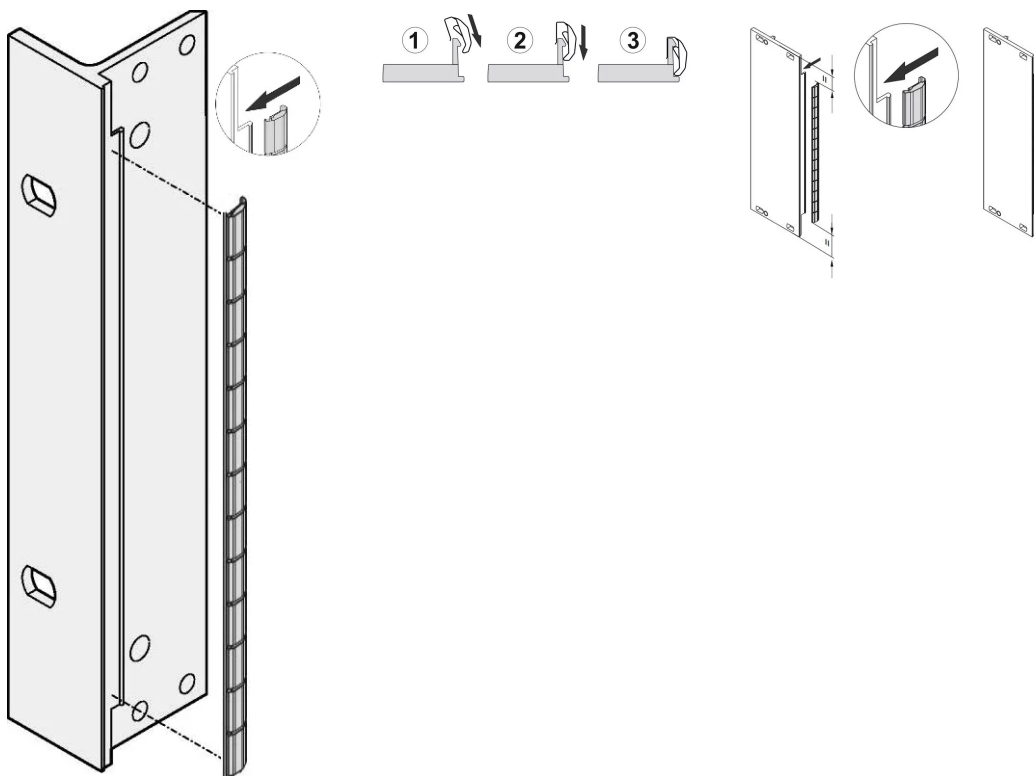

# Front Panel EMC Stainless Steel Shielding Kit, for U-Shaped front panels, 6 U, 100 Pieces

## CATALOG NUMBER

**21102-108**

The stainless EMC gaskets are inserted into a slot on the right hand side of the U-shaped front panels.

The gasket will be clipped onto the right front panel bracket, the 19" bracket or rear profile of the subrack

## FEATURES

The stainless steel EMC-gasket for SCHROFF U-shaped front panels, offers excellent performance in shielding effectiveness and an enormous temperature range from -200 to +160°C.

Easy mounting by clipping the gasket onto the right front panel bracket, the 19" bracket or rear profile of the subrack