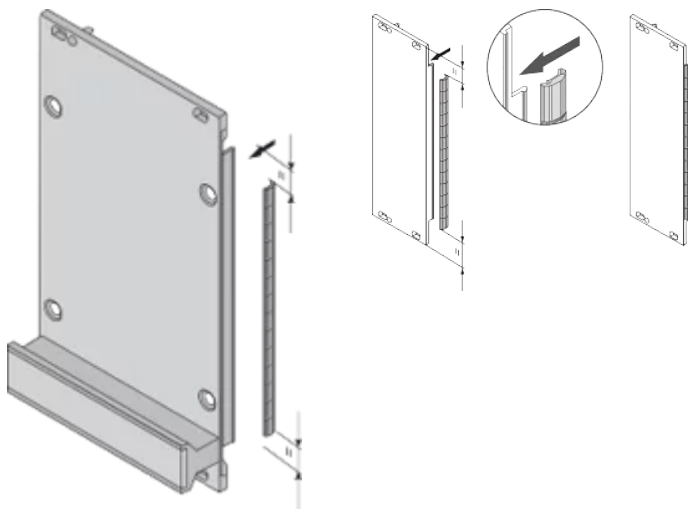

Package Quantity: 100

Material: Stainless Steel

Product Family: EuropacPRO; RatiopacPRO; RatiopacPRO AIR; PropacPRO; Frame Type Plug-In Unit

Product Type: Shielding Kit

Rack Width: 100HP

Works With: Subracks; Cases; Front Panels

ADDITIONAL PRODUCT DETAILS

EMC gaskets (stainless) are required for shielding the front panels.

DIAGRAMS

WARNING

---

nVent products shall be installed and used only as indicated in nVent's product instruction sheets and training materials. Instruction sheets are available at www.nvent.com and from your nVent customer service representative. Improper installation, misuse, misapplication or other failure to completely follow nVent's instructions and warnings may cause product malfunction, property damage, serious bodily injury and death and/or void your warranty.