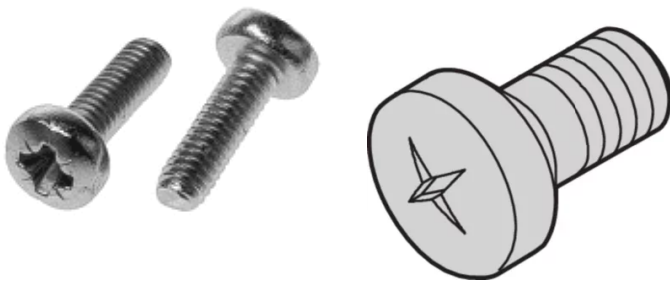

# Panhead Screw, Pozidriv, Cross Recess M2.5 x 6, Steel Nickel Plated, 100 pieces

## CATALOG NUMBER

**21101-219**

Panhead Screw, Pozidrive.

## PRODUCT ATTRIBUTES

Length: 6mm

Finish: Nickel Plated

Package Quantity: 100

Thread Size: M2.5

Material: Steel

Product Family: Frame Type Plug-In Unit

Product Type: Screw

Type: Panhead Screw

Works With: Backplanes; Test Adapters

Net Weight: 0.04kg