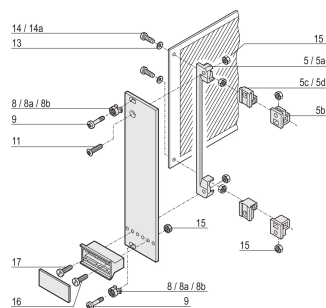

Collar Screw, Cross Recess/Slotted, M2.5 x 12.3 mm, Steel, Nickel Plated, 100 pieces

CATALOG NUMBER

21101-101

CERTIFICATIONS

PRODUCT ATTRIBUTES

Length: 12.3mm

Material: Steel

Finish: Nickel Plated

Package Quantity: 100

Thread Size: M2.5