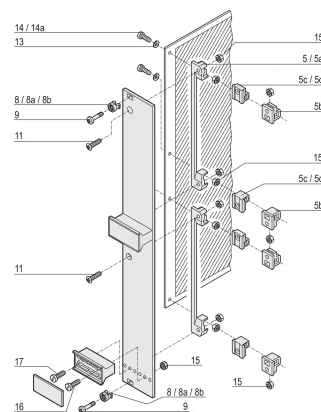

Collar Screw, Cross Recess/Slotted, M2.5 x 12.3 mm, Steel, Nickel Plated, 100 pieces

CATALOG NUMBER

21101-101

CERTIFICATIONS

PRODUCT ATTRIBUTES

Length: 12.3mm

Material: Steel

Finish: Nickel Plated

Package Quantity: 100

Thread Size: M2.5