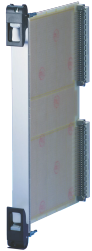

Plug-In Unit Kit With IET Handle, Shielded, Black, 6 U

Plug-in unit, with IET inserter/extractor black handle, 3 U, front assembly. The U-shaped front panel enable shielding with a textile gasket.

CERTIFICATIONS

FEATURES

U-shaped front panel for textile gasket

Suitable for insertion and extraction forces up to 700 N (per pair)

Enable the installation of a microswitch

Enable the installation of coding pegs in accordance with IEC 60297-3-103/ IEEE 1101.10

SPECIFICATIONS

Rack Height:	6U
Material:	Aluminum
Finish:	Anodized; Passivated
Product Type:	Front Panel
Type:	Front Panel with Handle (PIU)
EMC Shielding:	Yes

Table 1/2

Catalog Number	Rack Width	Package Quantity	Handle Type	Mounting	Gasket Type	Front Finish
20848-766	4HP	1	IET	Screw-on Front	Textile EMC	Anodized
20848-767	8HP	1	IET	Screw-on Front	Textile EMC	Anodized
20848-768	12HP	1	IET	Screw-on Front	Textile EMC	Anodized