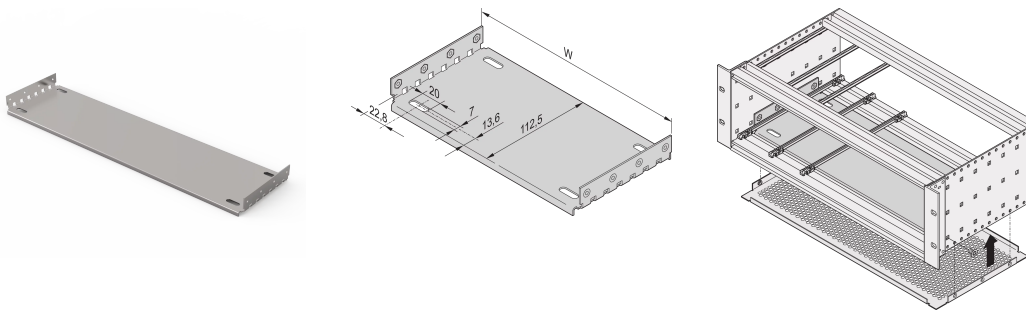

EuropacPRO Mounting Plate for Use With Cover Plate, 84 HP, 160 mm Board Length

CATALOG NUMBER

34563-004

Material	HP	W	D
34563001	28	146,87	112,50
34563009	28	146,87	172,50
34563002	42	217,99	112,50
34563014	42	217,99	172,50
34563003	63	324,67	112,50
34563019	63	324,67	172,50
34563004	84	431,35	112,50
34563024	84	431,35	172,50
34563026	84	431,35	232,50
34563028	84	431,35	292,50
34563042	84	431,35	352,50
34563044	84	431,35	412,50

Mounting plate for use with cover plates for installation and fixing of heavy components. Full width mounting plates (as wide as the subrack or the system case) are fixed to the side panels. The partial width mounting plates are fixed to the side panel and horizontal rail by means of an assembly strip.

Guide rails Type 4,4" and type strengthened cannot be used in combination with a mounting plate. Top / bottom cover which will be inserted into the groove of the light (type L) horizontal rails cannot be used in combination with a mounting plate.

CERTIFICATIONS

FEATURES

For installation and fixing of heavy components

Mounting plate, full width: The mounting plate is as wide as the subrack/system case and is fixed to the side panels

A guide rail can be fitted in first and last slot position