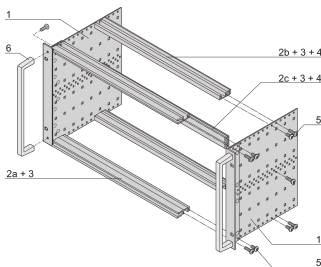

# EuropacPRO 19" Subrack Kit for Backplane, Heavy, Retrofit Shielding, With Front Handle, 3 U, 295 mm

CATALOG NUMBER

24567-163

Non-EMC shielded subrack for backplane mounting, heavy version with tox welded side panels and front handle.

## FEATURES

---

Subrack with side panel type H ("Heavy"), 19" bracket is firmly fixed to side panel (tox-cold welded)

Supplied as space-saving flat-pack

Rear horizontal rail for backplane mounting with insulation strip

Horizontal rail type "Heavy"

Shock and Vibration resistance up to 5 g

IP 20, in accordance with IEC 60529

Shock and vibration tested to the German "Bahn" standards BN 411002, BN 411003

Internal and external dimensions in accordance with: IEC 60297-3-100, -101, IEEE 1101.1