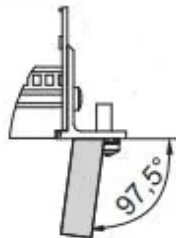

# EuropacPRO 19" Subrack Kit for Backplane, Heavy, Retrofit Shielding, With Front Handle, 3 U, 295 mm

CATALOG NUMBER

24567-163

Non-EMC shielded subrack for backplane mounting, heavy version with tox welded side panels and front handle.