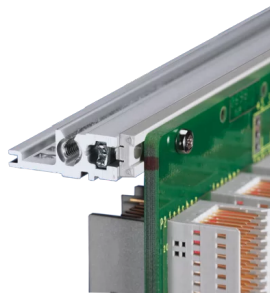

# EuropacPRO 19" Subrack Kit for Backplane, Heavy, Retrofit Shielding, With Front Handle, 3 U, 295 mm

CATALOG NUMBER

24567-163

Non-EMC shielded subrack for backplane mounting, heavy version with tox welded side panels and front handle.

## FEATURES

---

Subrack with side panel type H ("Heavy"), 19" bracket is firmly fixed to side panel (tox-cold welded)

Supplied as space-saving flat-pack

Rear horizontal rail for backplane mounting with insulation strip

Horizontal rail type "Heavy"

Shock and Vibration resistance up to 5 g

IP 20, in accordance with IEC 60529

Shock and vibration tested to the German "Bahn" standards BN 411002, BN 411003

Internal and external dimensions in accordance with: IEC 60297-3-100, -101, IEEE 1101.1

## PRODUCT ATTRIBUTES

---

Rack Height: 3U

Depth: 295mm

Package Quantity: 1

For Mounting: Backplane

Board Depth: 160mm; 220mm; 280mm

Gasket Type: Stainless Steel EMC