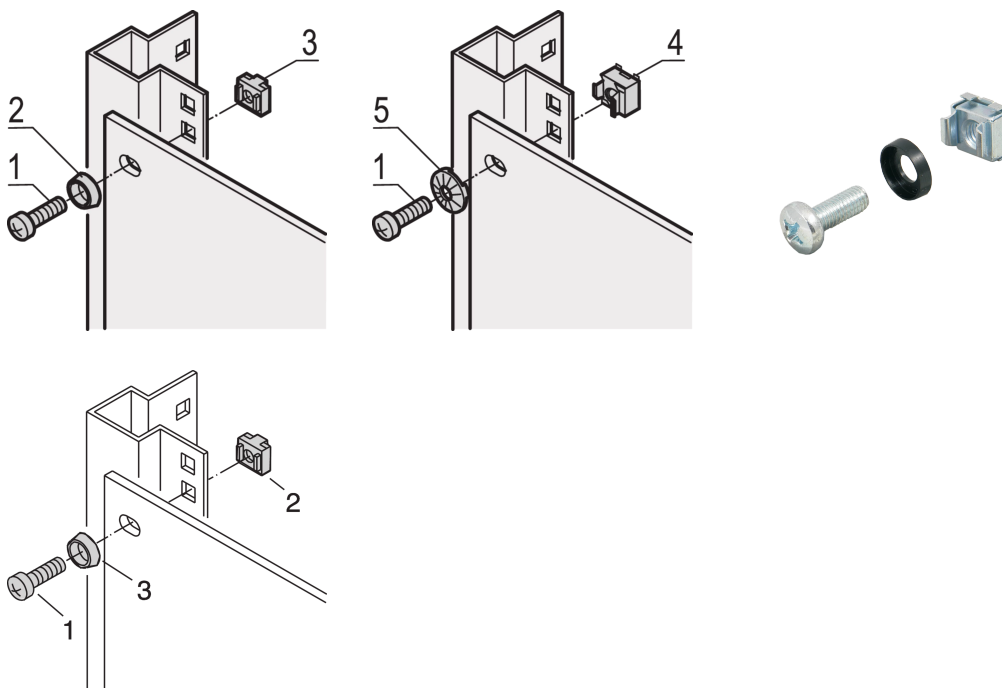

19" Assembly Kit, Screw M6, Washer M6, Nut M6; 4 Pieces

CATALOG NUMBER

21190-095

For standard grounding use a grounding nut and washer on at least one attachment point.

When 19" assembly kit is used with conductive 19" panel mount, grounding cage nuts are not needed.

CERTIFICATIONS

FEATURES

Assembly kits for assembly of 19" components into a cabinet

For mounting of front panels, distribution fields or other components on the frame, slide mounts or depth members with square cut-outs

PRODUCT ATTRIBUTES

Package Quantity: 4

Thread Size: M6

Finish: Zinc Plated

Material: Steel; ABS

Product Family: RatiopacPRO; RatiopacPRO AIR; CompacPRO; PropacPRO; Comptec; Inpac; MultipacPRO; Varistar CP; Eurorack; Outdoor