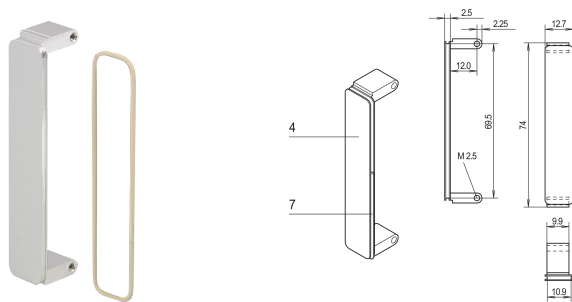

PMC Mezzanine Front Panel, Untreated, with EMC Shielding, Al, Anodized, 1 piece

CATALOG NUMBER

20835-598

Mezzanine front panel is fitted into PMC front panel cut-outs. Available in different treatments. For O-ring EMC gasket.

CERTIFICATIONS

FEATURES

Mezzanine front panel is fitted into PMC front panel cut-outs

EMC shielding with conductive O-ring

PRODUCT ATTRIBUTES

Package Quantity: 1

Accessory Type: Front panel

Mounting: Screw-on Front

EMC Gasket Type: O-ring

Front Finish: Anodized

Rear Finish: Conductive

Treated Edges: No

Complies With: PMC Mezzanine, IEEE P1386

Depth: 2.5mm

EMC Shielding: Yes

Finish: Anodized

Height: 74mm

Material: Aluminum

Product Type: Front Panel

Type: Front Panel without Handle

Width: 12.7mm

WARNING

nVent products shall be installed and used only as indicated in nVent's product instruction sheets and training materials. Instruction sheets are available at www.nvent.com and from your nVent customer service representative. Improper installation, misuse, misapplication or other failure to completely follow nVent's instructions and warnings may cause product malfunction, property damage, serious bodily injury and death and/or void your warranty.