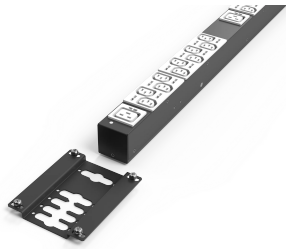

PDU Mounting Bracket

Assembly kits for PDUs. Allows easy integration of PDUs in a rack.

CERTIFICATIONS

FEATURES

Easy assembly of basic and RackPower PDUs

SPECIFICATIONS

Product Type: Bracket

Table 1/2

Catalog Number	Works With	Type	Package Quantity	Finish	Material	Certifications
20110-068		Basic PDU	2		Stainless Steel	RoHS
23130-010		Intelligent PDU, Double	2	Powder Coated	Steel	RoHS
21130-074	Varistar CP	Intelligent PDU, Single	2	Powder Coated	Steel	