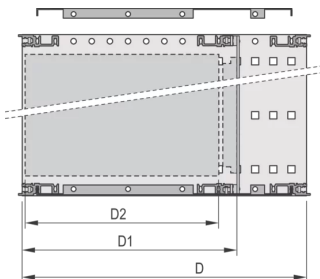

EuropacPRO 19" Subrack Kit for Backplane, Shielded, CompactPCI, 6 U, 235 mm

CATALOG NUMBER

24563-452

EMC Shielded subrack for backplane mounting, for CPCI application.

CERTIFICATIONS

FEATURES

Subrack with side panel type F ("flexible") for CompactPCI plug-in units with high insertion and withdrawal forces

Aluminum construction

Rear horizontal rail for backplane mounting with insulation strip

Internal and external dimensions in accordance with: IEC 60297-3-100, -101, -102, -103, -104, IEEE 1101.1, IEEE 1101.10/11

Supplied as space-saving flat-pack

IP 20, in accordance with IEC 60529

Horizontal rail type "Heavy"

PRODUCT ATTRIBUTES

Rack Height: 6U

Depth (D): 235mm

Package Quantity: 1

For Mounting: Backplane