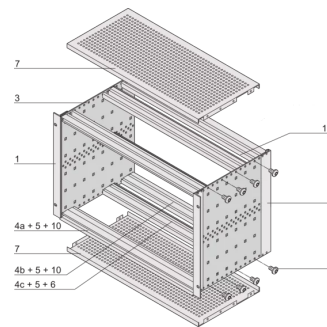

EuropacPRO 19" Subrack Kit for Backplane, Shielded, CompactPCI, 6 U, 235 mm

CATALOG NUMBER

24563-452

EMC Shielded subrack for backplane mounting, for CPCI application.

CERTIFICATIONS

FEATURES

Subrack with side panel type F ("flexible") for CompactPCI plug-in units with high insertion and withdrawal forces

Aluminum construction

Rear horizontal rail for backplane mounting with insulation strip

Internal and external dimensions in accordance with: IEC 60297-3-100, -101, -102, -103, -104, IEEE 1101.1, IEEE 1101.10/11

Supplied as space-saving flat-pack

IP 20, in accordance with IEC 60529

Horizontal rail type "Heavy"

PRODUCT ATTRIBUTES

Rack Height: 6U

Depth (D): 235mm

Package Quantity: 1

For Mounting: Backplane

Board Depth: 160mm

Gasket Type: Textile EMC

Handle Included: No

Mounting: Rack

Complies With: IEC 60297-3-103; IEEE 1101.10

EMC Shielding: Yes

Finish: Anodized; Passivated

Material: Aluminum