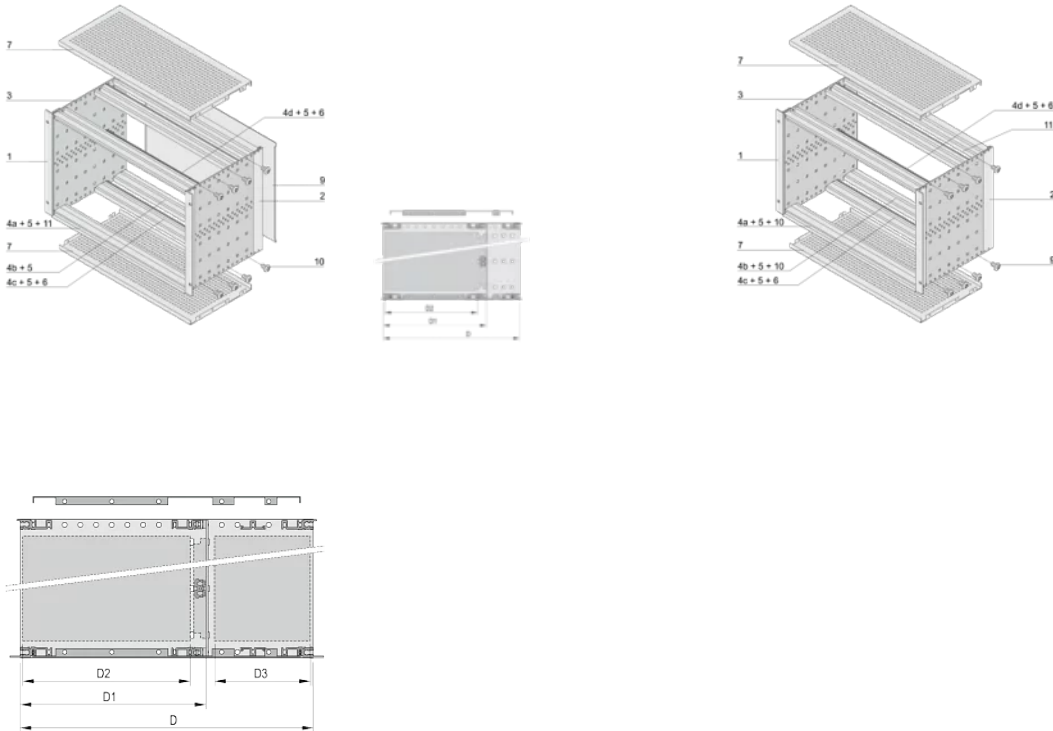

DIAGRAMS

WARNING

nVent products shall be installed and used only as indicated in nVent's product instruction sheets and training materials. Instruction sheets are available at www.nvent.com and from your nVent customer service representative. Improper installation, misuse, misapplication or other failure to completely follow nVent's instructions and warnings may cause product malfunction, property damage, serious bodily injury and death and/or void your warranty.

North America

All locations
+1.763.422.2661
Chat with us:
nvent.com/schroff

Europe

Straubenhardt, Germany
+49.7082.794.0
Betschdorf, France
+33.3.88.90.64.90
Warsaw, Poland
+48.22.209.98.35
Assago, Italy
+39.02.932.7141
Chat with us:
nvent.com/schroff

Asia

Shanghai, China
+86.21.2412.6943
Qingdao, China
+86.532.8771.6101
Singapore
+65.6768.5800
Shin-Yokohama, Japan
+81.45.476.0271
Chat with us:
nvent.com/schroff

Middle East & India

Dubai, United Arab Emirates
+971.4.378.1700
Bangalore, India
+91.80.6715.2001
Istanbul, Turkey
+90.216.250.7374
Chat with us:
nvent.com/schroff

Our powerful portfolio of brands:

CADDY ERICO HOFFMAN ILSCO SCHROFF TRACHTE