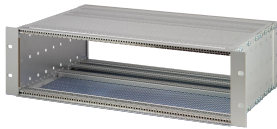

EuropacPRO 19" Subrack Kit for Backplane, Shielded, CompactPCI, 6 U, 235 mm

CATALOG NUMBER

24563-452

EMC Shielded subrack for backplane mounting, for CPCI application.

CERTIFICATIONS

FEATURES

Subrack with side panel type F ("flexible") for CompactPCI plug-in units with high insertion and withdrawal forces

Modifications such as cutouts, different finishes or dimensions available

EMC of approximately 40 dB at 1 GHz, 30 dB at 2 GHz, assuming that the front is covered with shielded front panels, testing in accordance with VG 95373 part 15

Supplied as space-saving flat-pack

IP 20, in accordance with IEC 60529

Horizontal rail type "Heavy"

PRODUCT ATTRIBUTES

Rack Height: 6U

Depth (D): 235mm

Package Quantity: 1

For Mounting: Backplane

Board Depth: 160mm

Gasket Type: Textile EMC

Handle Included: No

Mounting: Rack

Complies With: IEC 60297-3-103; IEEE 1101.10

EMC Shielding: Yes

Finish: Anodized; Passivated

Material: Aluminum