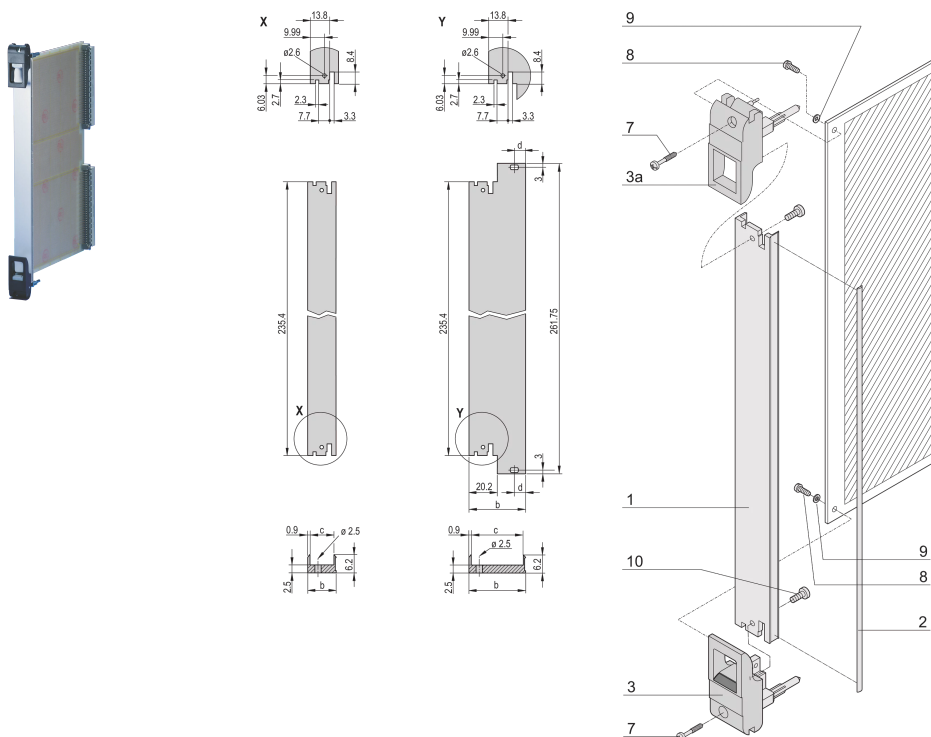

## CATALOG NUMBER

**20848-766**

Plug-in unit, with IET inserter/extractor black handle, 3 U, front assembly. The U-shaped front panel enable shielding with a textile gasket.

## FEATURES

U-shaped front panel for textile gasket

Suitable for insertion and extraction forces up to 700 N (per pair)

Enable the installation of a microswitch

Enable the installation of coding pegs in accordance with IEC 60297-3-103/ IEEE 1101.10

## PRODUCT ATTRIBUTES

---

Rack Width: 4HP

Package Quantity: 1

Handle Type: IET

Mounting: Screw-on Front

Gasket Type: Textile EMC

Front Finish: Anodized

Rack Height: 6U

Type: Front Panel with Handle (PIU)

Width: 20mm

Net Weight: 0.015kg