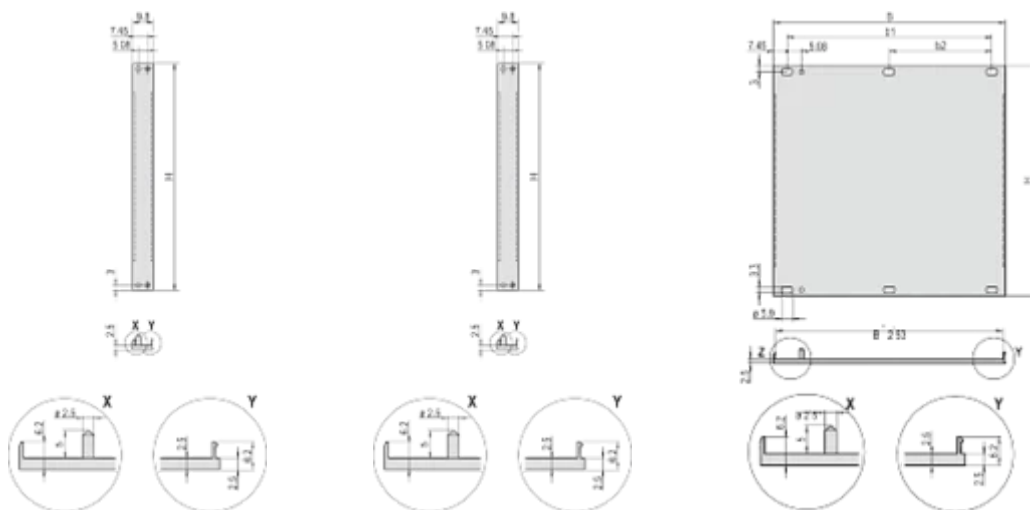

EMC Gasket Type: Textile

Front Finish: Anodized

Rear Finish: Conductive

Treated Edges: No

Complies With: IEC 60297-3-101; IEEE 1101.1/10

Depth (D): 2.5mm

EMC Shielding: No (Retrofittable)

Finish: Anodized; Passivated

Height (H): 261.8mm

Material: Aluminum

Product Type: Front Panel

Type: Front Panel without Handle

Width (W): 213mm

ADDITIONAL PRODUCT DETAILS

Please order fixing material (sleeves, collar screws) separately.

14 ... 84 HP: multi-part U-profile (front panel with crimped profiles).

Differences in finish between 2 ... 12 HP and 14 ... 84 HP.

2 ... 12 HP: one-part U-profile

Please order textile EMC gasket separately.

Standard pack quantity: 2 to 28HP: 5 pieces, 42 to 84 HP: 1 piece, supplied in standard pack quantities (SPQ) only.

DIAGRAMS

WARNING

nVent products shall be installed and used only as indicated in nVent's product instruction sheets and training materials. Instruction sheets are available at www.nvent.com and from your nVent customer service representative. Improper