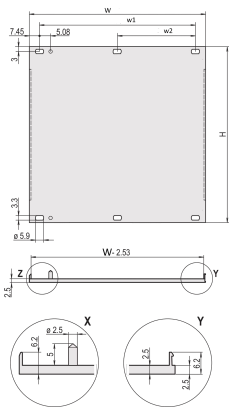

Front Panel, U-profile, Refrofit Shielding, 6 U, 42 HP, 2.5 mm, Al, Front Anodized, Rear Conductive

CATALOG NUMBER

20848-139

U-profile front panel for textile EMC gasket.

CERTIFICATIONS

FEATURES

U-profile, front panel, Al, 2.5 mm, front anodized, rear conductive

For EMC textile gasket

PRODUCT ATTRIBUTES

Rack Height: 6U

Rack Width: 42HP

Package Quantity: 1

Accessory Type: Front panel

Mounting: Screw-on Front

EMC Gasket Type: Textile

Front Finish: Anodized

Rear Finish: Conductive

Treated Edges: No

Complies With: IEC 60297-3-101; IEEE 1101.1/10

Depth (D): 2.5mm

EMC Shielding: No (Retrofittable)

Finish: Anodized; Passivated

Height (H): 261.8mm

Material: Aluminum

Product Type: Front Panel

Type: Front Panel without Handle

Width (W): 213mm

ADDITIONAL PRODUCT DETAILS

Please order fixing material (sleeves, collar screws) separately.

14 ... 84 HP: multi-part U-profile (front panel with crimped profiles).