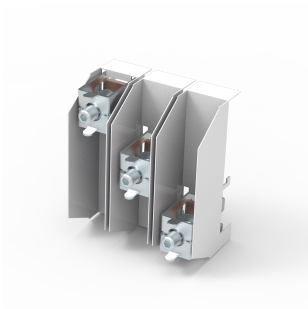

# Connection Set, W060

Connection terminal, 3 pole without cover.

## FEATURES

---

Description: Connection set, 3-pole without cover cap.

Rated voltage: 690 V

Width: 153

Pack quantity: 1 pc.

Approvals: CSA, UL, GL

## SPECIFICATIONS

Table 1/1

Catalog Number	Height	Width	Depth	Material	Finish	Color
01537	100mm	153mm	25mm	Steel	Powder Coated	Light Gray
01538	100mm	153mm	25mm	Steel	Powder Coated	Light Gray