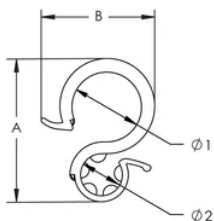

SPECIFICATIONS

DIAGRAMS

WARNING

---

nVent products shall be installed and used only as indicated in nVent's product instruction sheets and training materials. Instruction sheets are available at www.nvent.com and from your nVent customer service representative. Improper installation, misuse, misapplication or other failure to completely follow nVent's instructions and warnings may cause product malfunction, property damage, serious bodily injury and death and/or void your warranty.