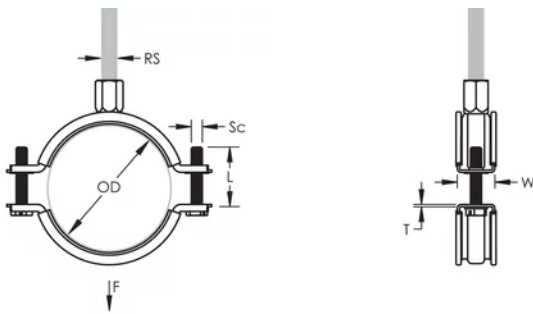

Finish: Electropolished

Color: Black

Temperature: -50 to 110 °C

Outer Diameter (OD): 68 - 78 mm

Pipe Size: 2 1/2"

NB/DN: 65

Rod Size (RS): M8;M10

Width (W): 23 mm

Thickness (T): 1.5 mm

Screw Diameter (Sc): 6

Screw Length (L): 32mm

Static Load: 700N

ADDITIONAL PRODUCT DETAILS

Lining is EPDM rubber.

DIAGRAMS

WARNING