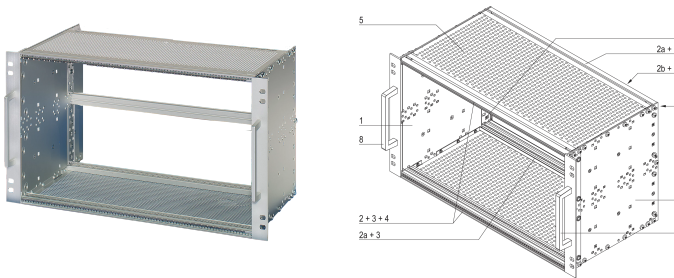

EuropacPRO 19" Subrack Kit for Railway, Shielded, EN 50155, 6 U, 84 HP, 235 mm

CATALOG NUMBER

21500-080

Subrack for Railway applications, conform to EN50155 standard, shielded versions.

CERTIFICATIONS

FEATURES

Shock and vibration tested to EN 50155, part 12.2.11

The 19" bracket is firmly fixed to the side panel (tox-cold welded) and is especially suited for high mechanical stresses (vibration resistance)

The double 19" screwing position adds to additionally safety (NFF standard)

IP 20, in accordance with IEC 60529

EMC of approximately 40 dB at 1 GHz, 30 dB at 2 GHz, assuming that the front is covered with shielded front panels, testing in accordance with VG 95373 part 15

Aluminum construction

Modifications such as cutouts, different finishes or dimensions available

Supplied as space-saving flat-pack

PRODUCT ATTRIBUTES

Rack Height: 6U

Package Quantity: 1

For Mounting: Backplane

Board Depth: 220mm