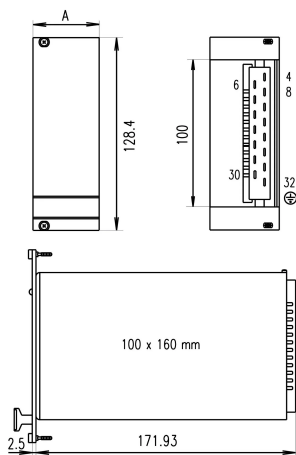

PSU Front Panel for Coolpower 100, Triple, 3 U, 6 HP, Shielded, 2.5 mm, Al, Front Anodized, Rear Conductive

CATALOG NUMBER

21006-957

Front Panel for nVent SCHROFF 19" compatible Power Supply. Flat front panel with vertical grooves for stainless steel EMC Contact Strips.

CERTIFICATIONS

FEATURES

Front Panel, Al, Front anodized, rear conductive, with vertical Slots for EMC Contact Strips

PRODUCT ATTRIBUTES

Product Type: Front Panel

Accessory Type: Front panel

Product Family: Coolpower

Material: Aluminum

Front Finish: Anodized

Rear Finish: Conductive

Treated Edges: No

Rack Height: 3U

Height: 128.4mm

Rack Width: 6HP

Width: 30.14mm