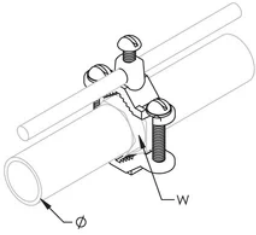

DIAGRAMS

WARNING

---

nVent products shall be installed and used only as indicated in nVent's product instruction sheets and training materials. Instruction sheets are available at www.nvent.com and from your nVent customer service representative. Improper installation, misuse, misapplication or other failure to completely follow nVent's instructions and warnings may cause product malfunction, property damage, serious bodily injury and death and/or void your warranty.

⚠ **WARNING:** This product can expose you to chemicals including lead, which is known to the State of California to cause cancer and birth defects or other reproductive harm. For more information go to www.P65Warnings.ca.gov.

North America

+1.800.753.9221

Option 1 – Customer Care

Option 2 – Technical

Support

Europe

Netherlands:

+31 800-0200135

France:

+33 800 901 793

Europe

Germany:

800 1890272

Other Countries:

+31 13 5835404

APAC

Shanghai:

+ 86 21 2412 1618/19

Sydney:

+61 2 9751 8500

Our powerful portfolio of brands:

CADDY

ERICO

HOFFMAN

ILSCO

SCHROFF

TRACHTE